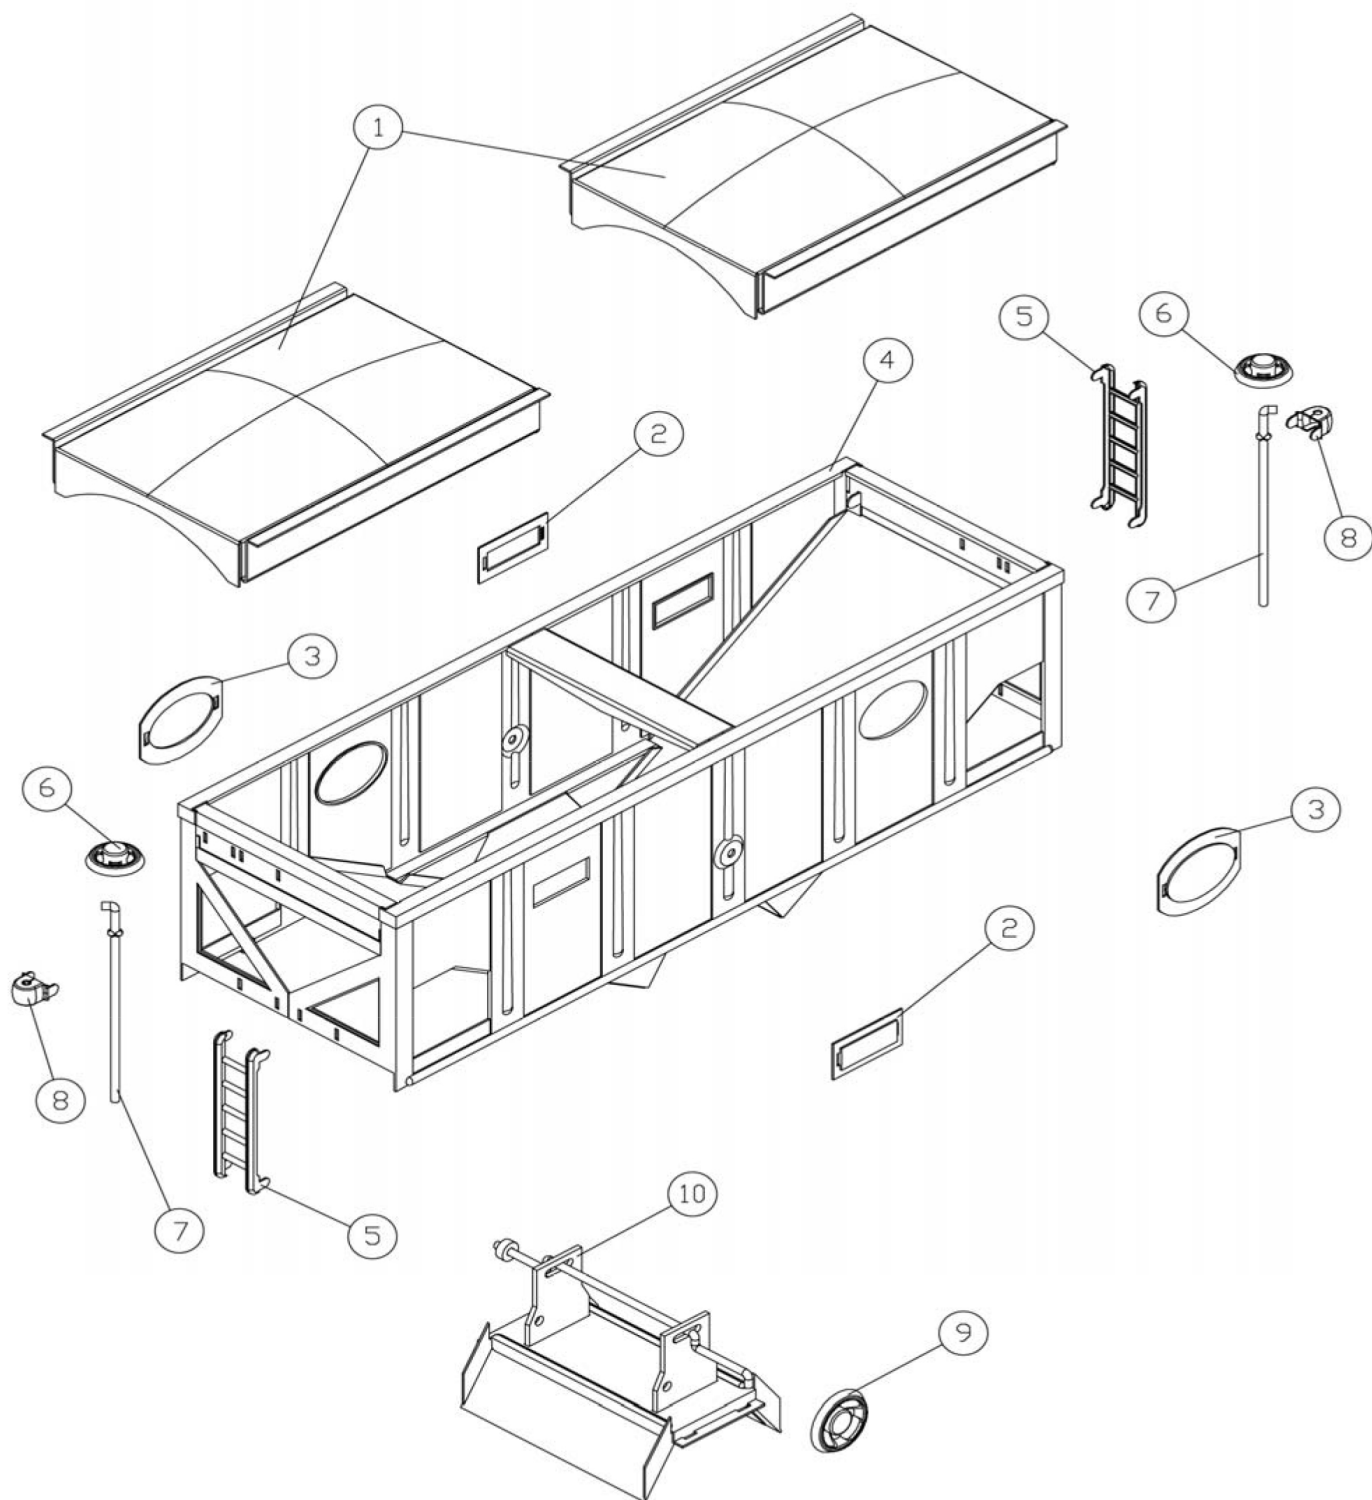

LIONEL ELECTRIC TRAINS
MODEL RAILROAD
ACCESSORIES
LIONEL CORPORATION TINPLATE

**"0" GAUGE
NO. 2816
COAL CAR**

PARTS LIST & EXPLODED VIEW

REV. 12.2016

PARTS LIST: NO. 2816 COAL CAR BODY

1.) COAL PILE	TP-OF00028
2.) NAMEPLATE	TP-281600001
3.) NUMBER PLATE	TP-281600002
4.) BODY ASS'Y	TP-281600003
5.) LADDER BRASS	TP-281600004
5A.) LADDER NICKEL	TP-281600005
6.) BRAKE WHEEL BRASS	TP-OF00010
6A.) BRAKE WHEEL NICKEL	TP-OF00011
7.) BRAKE WHEEL SHAFT BRASS	TP-OF00012
7A.) BRAKE WHEEL SHAFT NICKEL	TP-OF00013
8.) BRAKE WHEEL STANCHION BRASS	TP-SF00017
8A.) BRAKE WHEEL STANCHION NICKEL	TP-SF00018
9.) HOPPER BRAKE WHEEL NICKEL	TP-OF00030
9A.) HOPPER BRAKE WHEEL BEASS	TP-OF00034
10.) HOPPER DOOR ASS'Y	TP-OF00029

EXPLODED VIEW: NO. 2816 COAL CAR BODY

PARTS LIST: NO. 2816 COAL CAR CHASSIS

1.) FLOOR	TP-281600006
2.) E-RING	TP-OT00013
3.) BOLSTER	TP-281000030
4.) WASHER	TP-OT00028
5.) BOX COUPLER RIVET	TP-OT00012
6.) BOX COUPLER	TP-OT00011
7.) COUPLER LEVER	TP-281000032
8.) TRUCK SIDE FRAME	TP-281000033
9.) JOURNAL BOX BRASS	TP-MS00041
9A.) JOURNAL BOX NICKEL	TP-MS00042
9B.) JOURNAL BOX COPPER	TP-MS00043
10.) WHEEL	TP-OT00029
11.) WASHER	TP-ST00039
12.) AXLE	TP-OT00010
13.) AUTO BOX COUPLER ASS'Y	TP-281000034
14.) TRUCK BRACE	TP-OT00026
15.) TRUCK ASS'Y	TP-281000035

EXPLODED VIEW: NO. 2816 COAL CAR CHASSIS