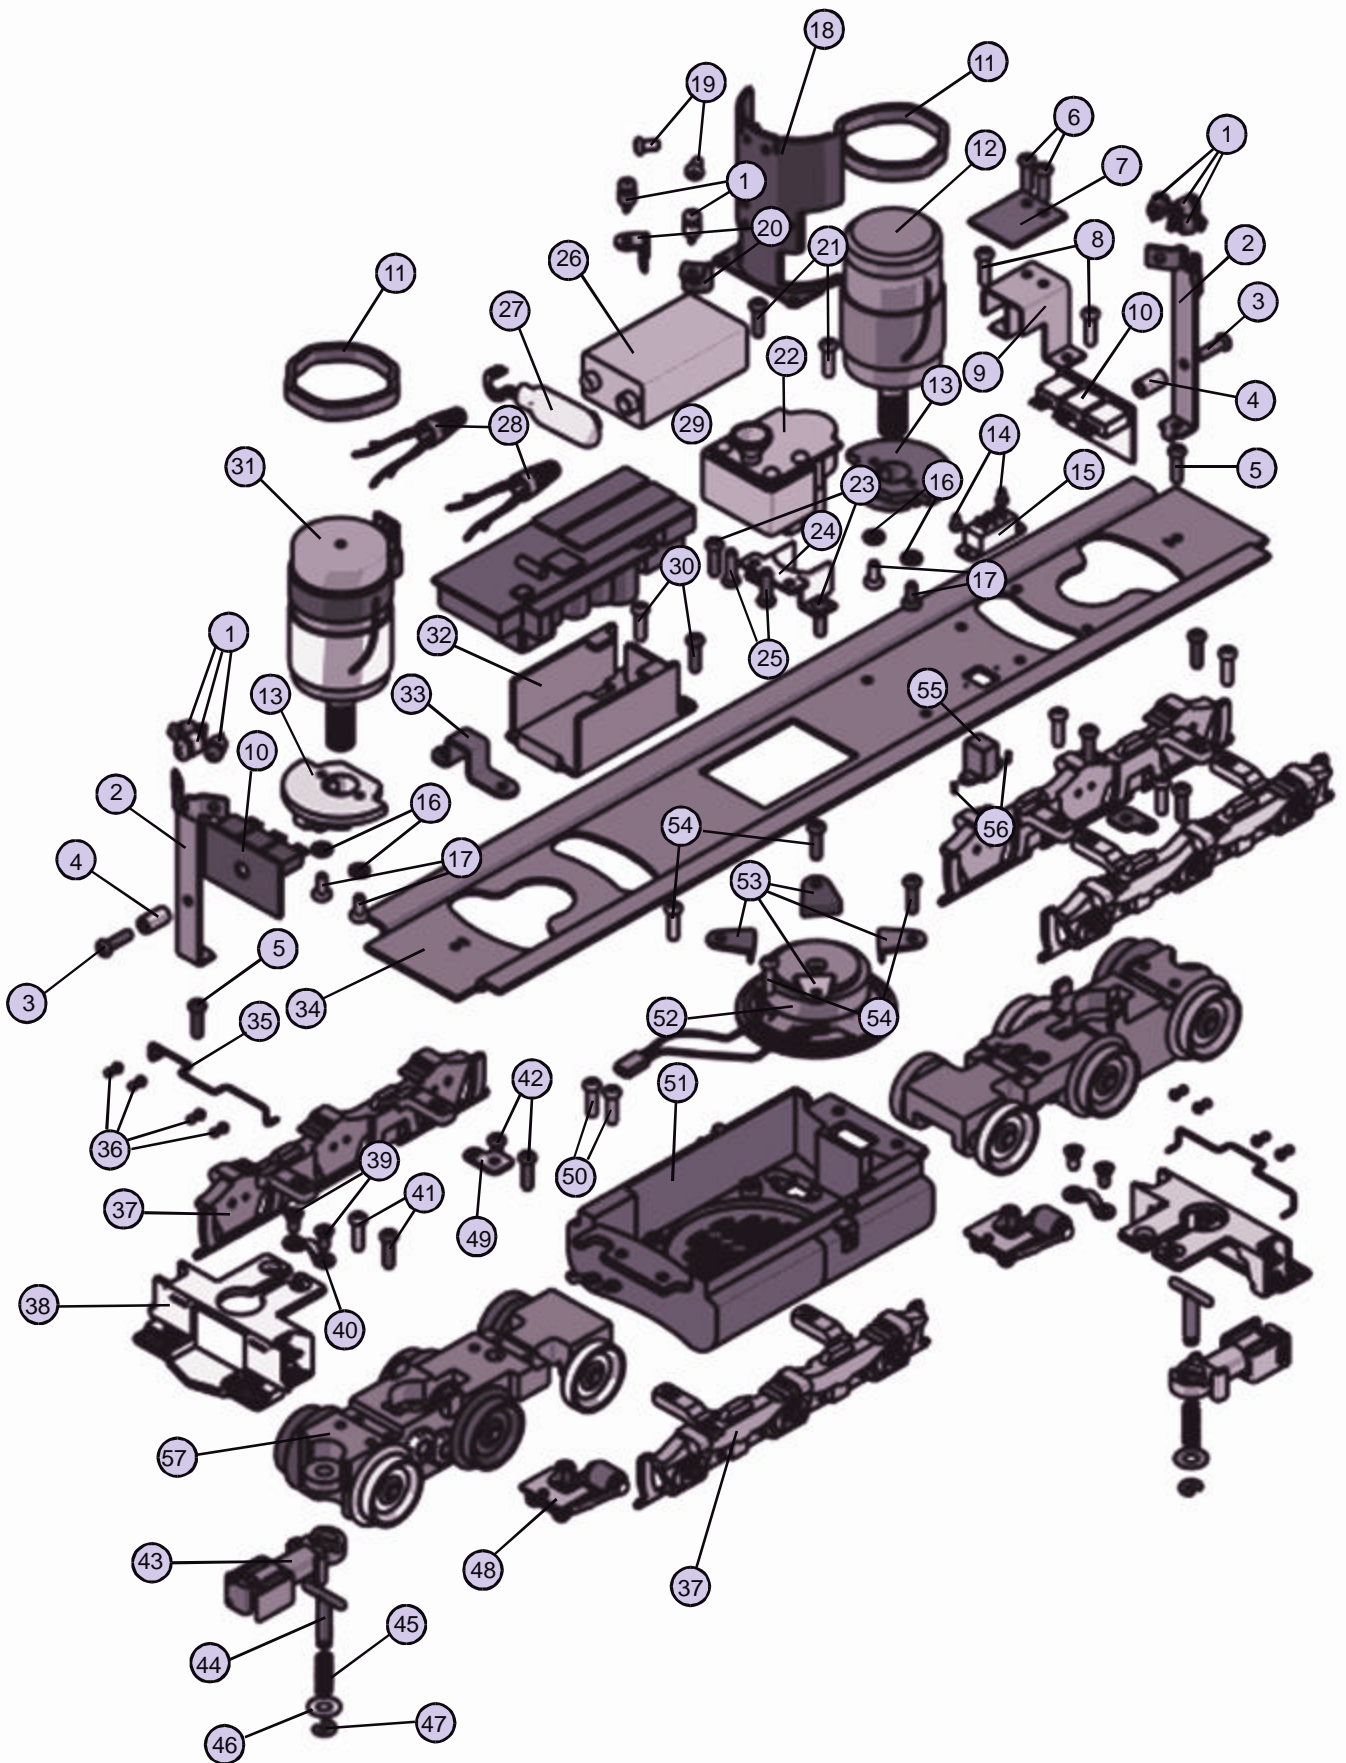

SD24 Diesel Engine

20-2281-1

20-2282-1

20-2296-1

20-2297-1

SD-24 Body

Body Parts

<u>Name</u>	<u>Part #</u>	<u>\$ Price Per Unit</u>
1.) Detail, Pipe		
2.) Stanchion		
3.) Detail		
4.) Engineer		
5.) Window		
6.) Screw		
7.) Detail		
8.) Lens		
9.) Bulb		
10.) Window		
11.) Detail		
12.) Horn		
13.) Screw, Fan		
14.) Fan		
15.) Fan Screen		
16.) Fan Screen		
17.) Fan		
18.) Screw, Fan		
19.) Fan Screen		
20.) Fan		
21.) Screw, Fan		
22.) Handrail		
23.) Handrail		
24.) Bulb		
25.) Ladder		
26.) Shell		
27.) Chassis		
28.) Contact Spring Board		
29.) Screw		
30.) Smoke Unit Funnel		
31.) Screw		
32.) Battery Pickup		
33.) Bracket		
34.) Detail, Front and Rear Handrail Support		
35.) Front and Rear Handrail Support Base		
36.) Handrail Support (Front and Rear)		
37.) Handrail (Front and Rear Right)		
38.) Handrail (Front and Rear Left)		
39.) Handrail Support (Front Right)		
40.) Handrail Support (Front Left)		
41.) Handrail (Right)		
42.) Handrail (Left)		
43.) Screw, Steps		
44.) Steps (Right)		
45.) Steps (Left)		
46.) Handrail Support (Left)		
47.) Handrail (Left)		
48.) HandrailSupport (Right)		
49.) Handrail (Right)		