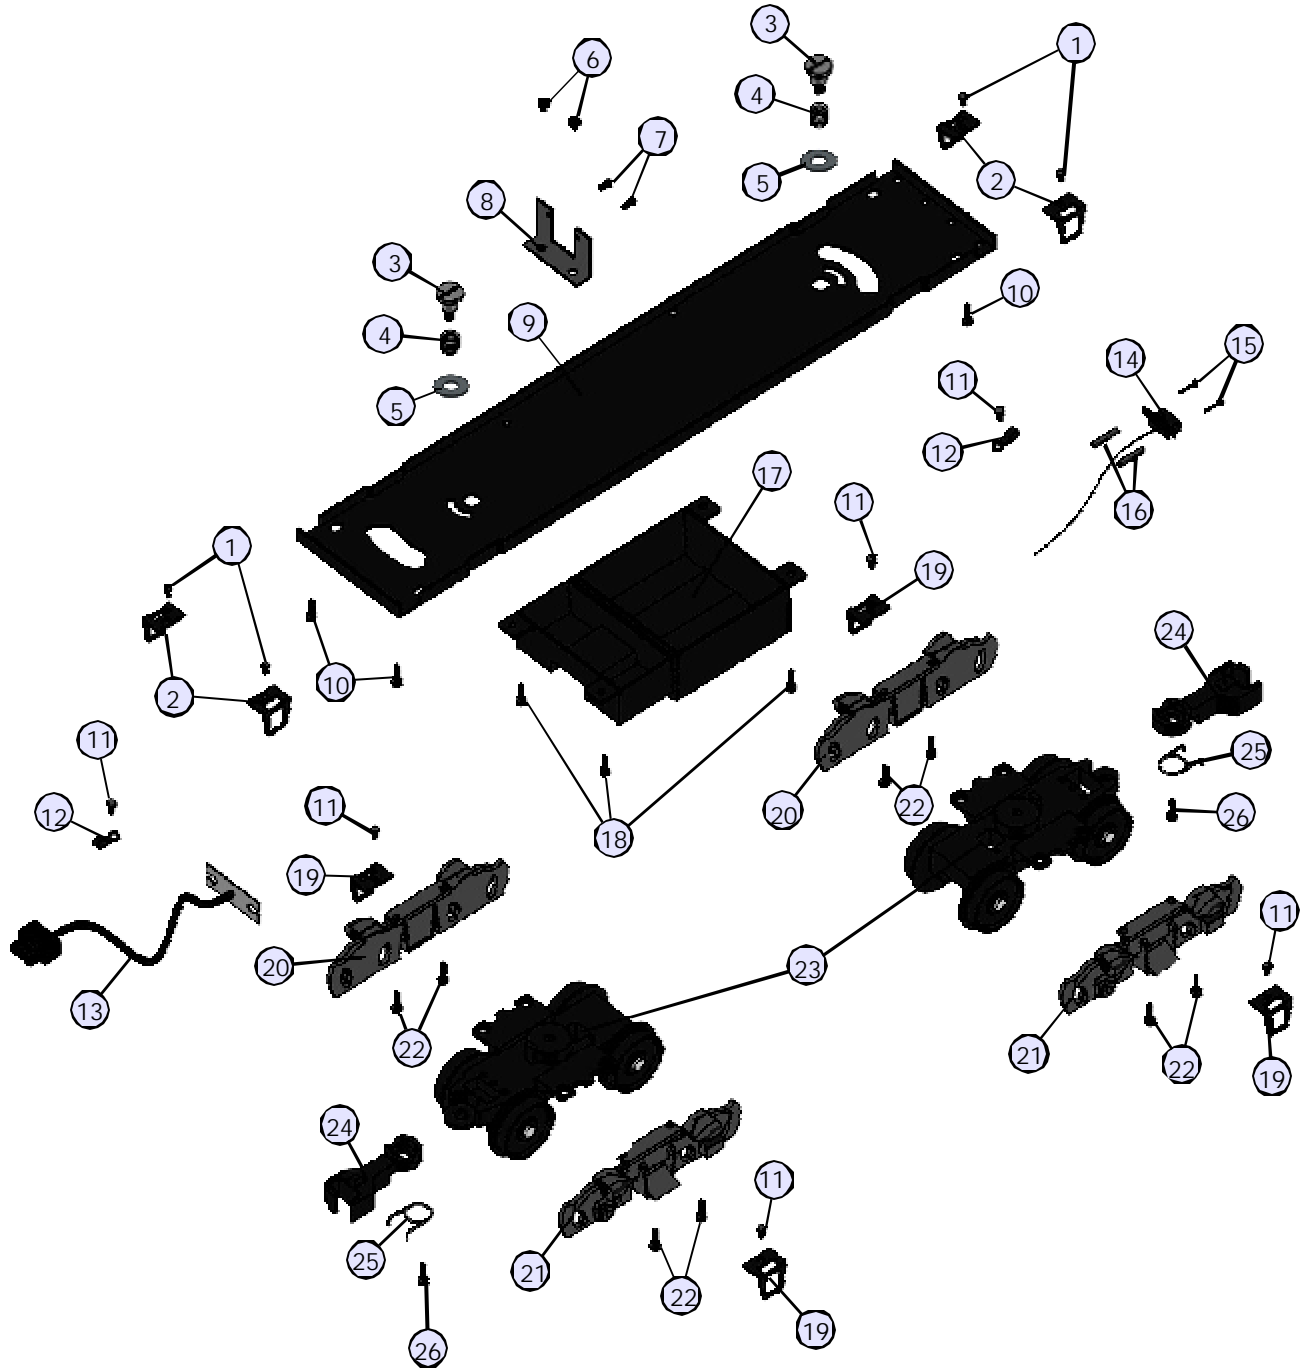

F-3 ABA Diesel Engines B Unit Chassis Parts