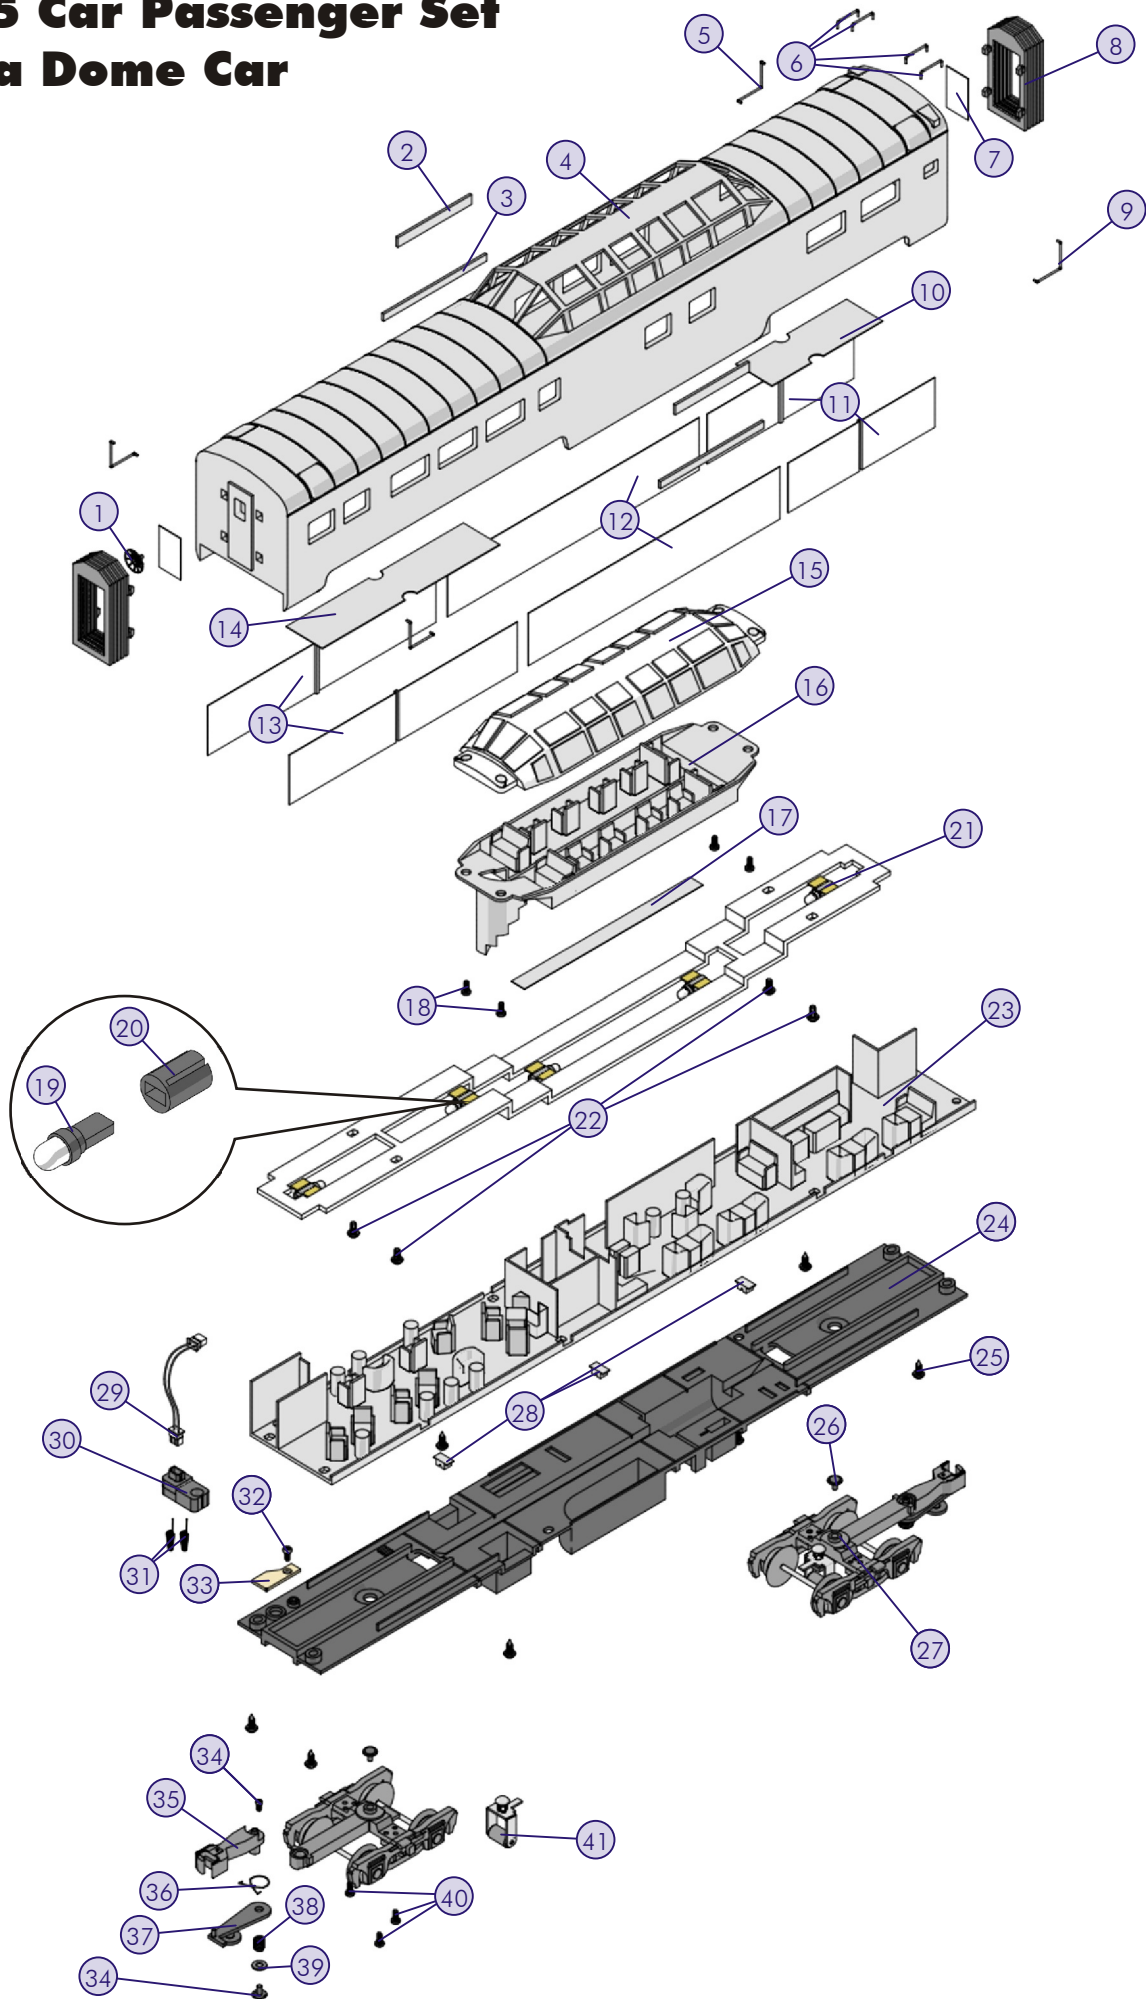

70' 5 Car Passenger Set Vista Dome Car