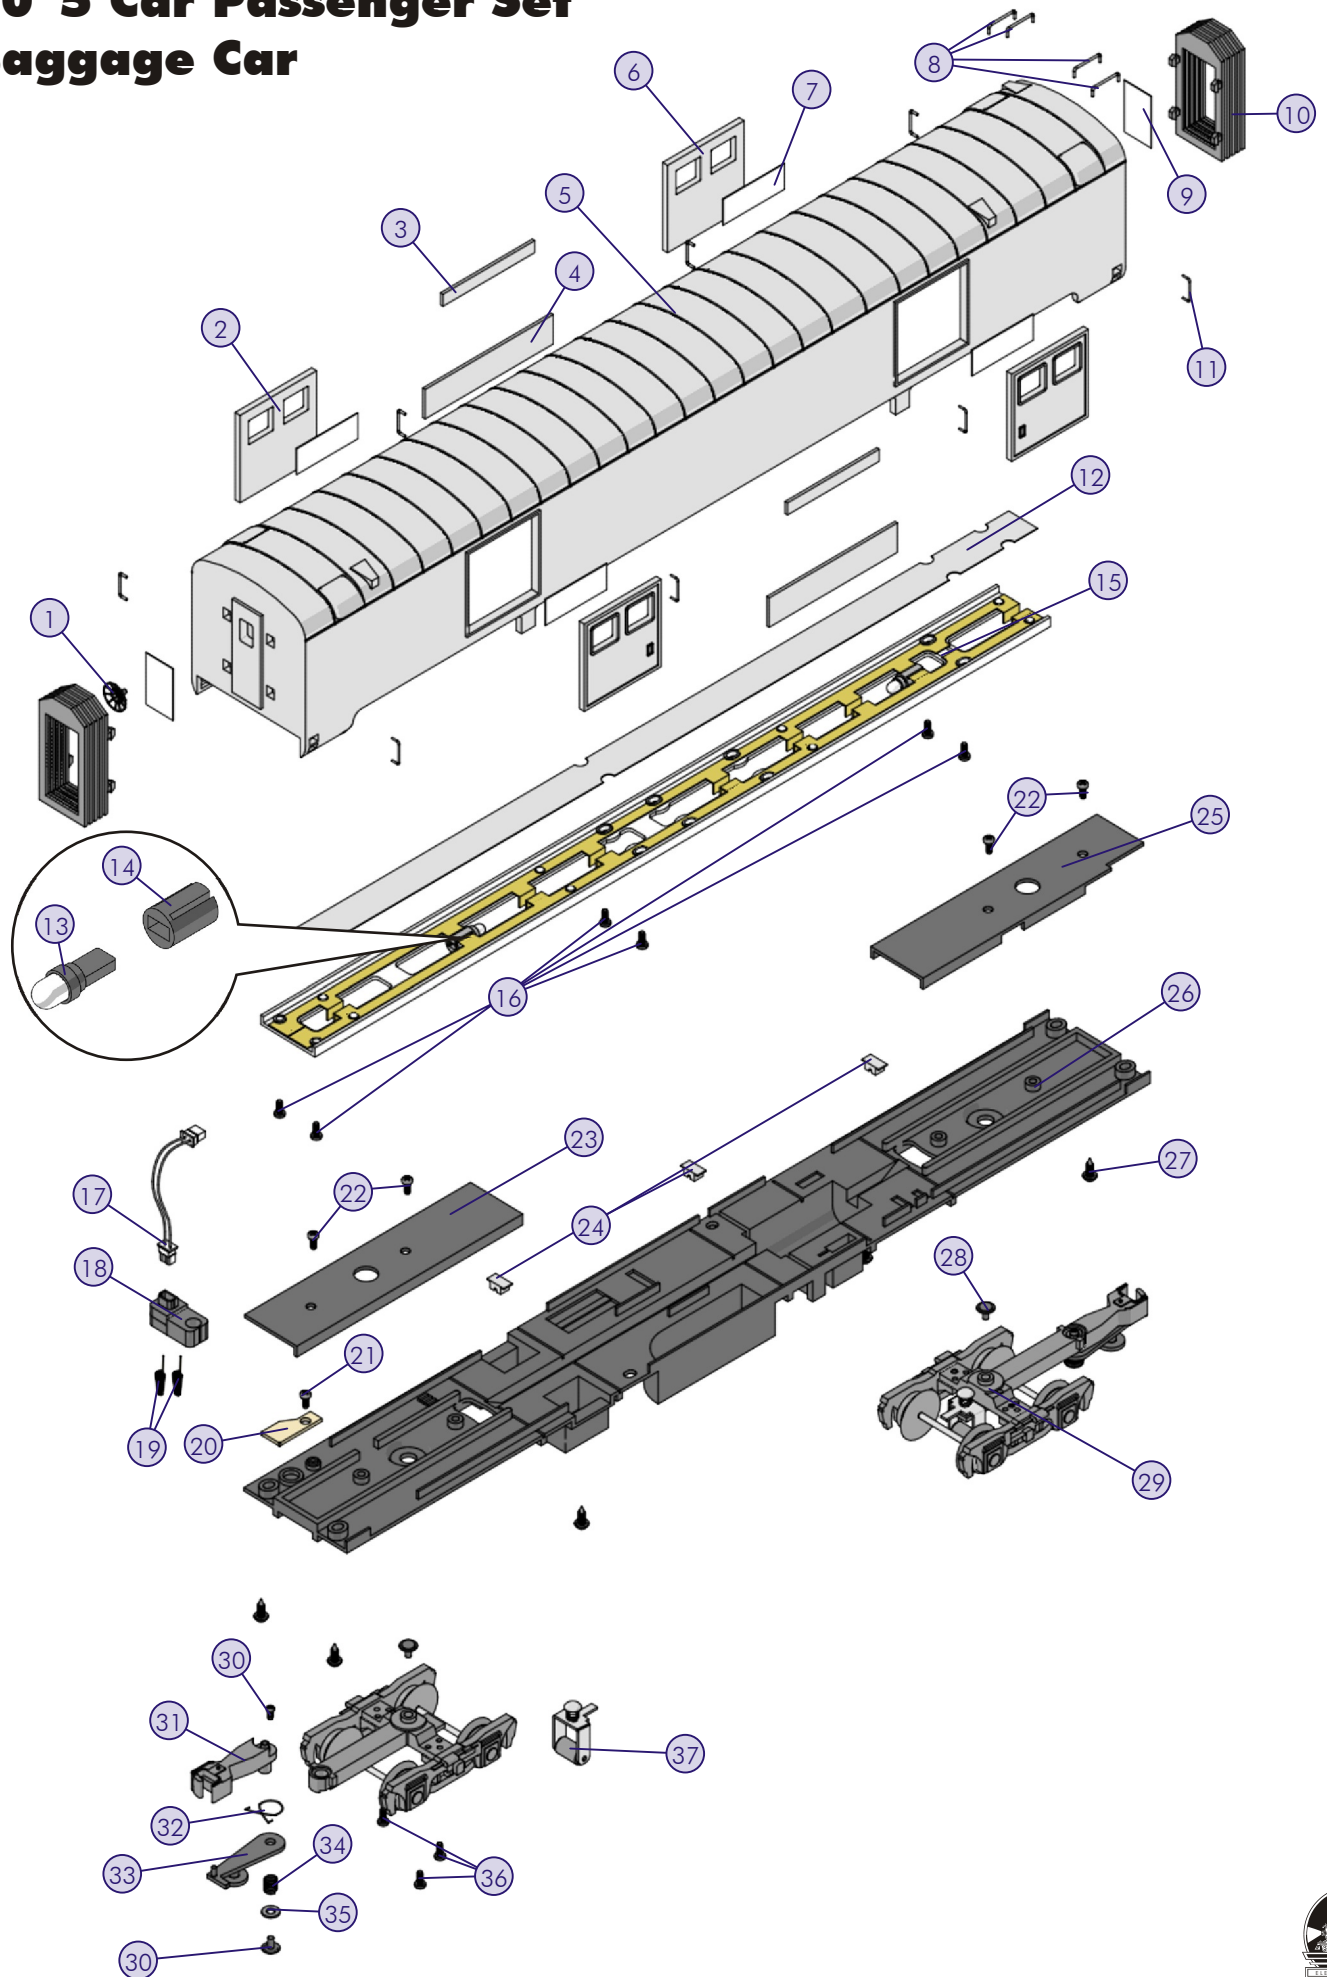

70' 5 Car Passenger Set Baggage Car