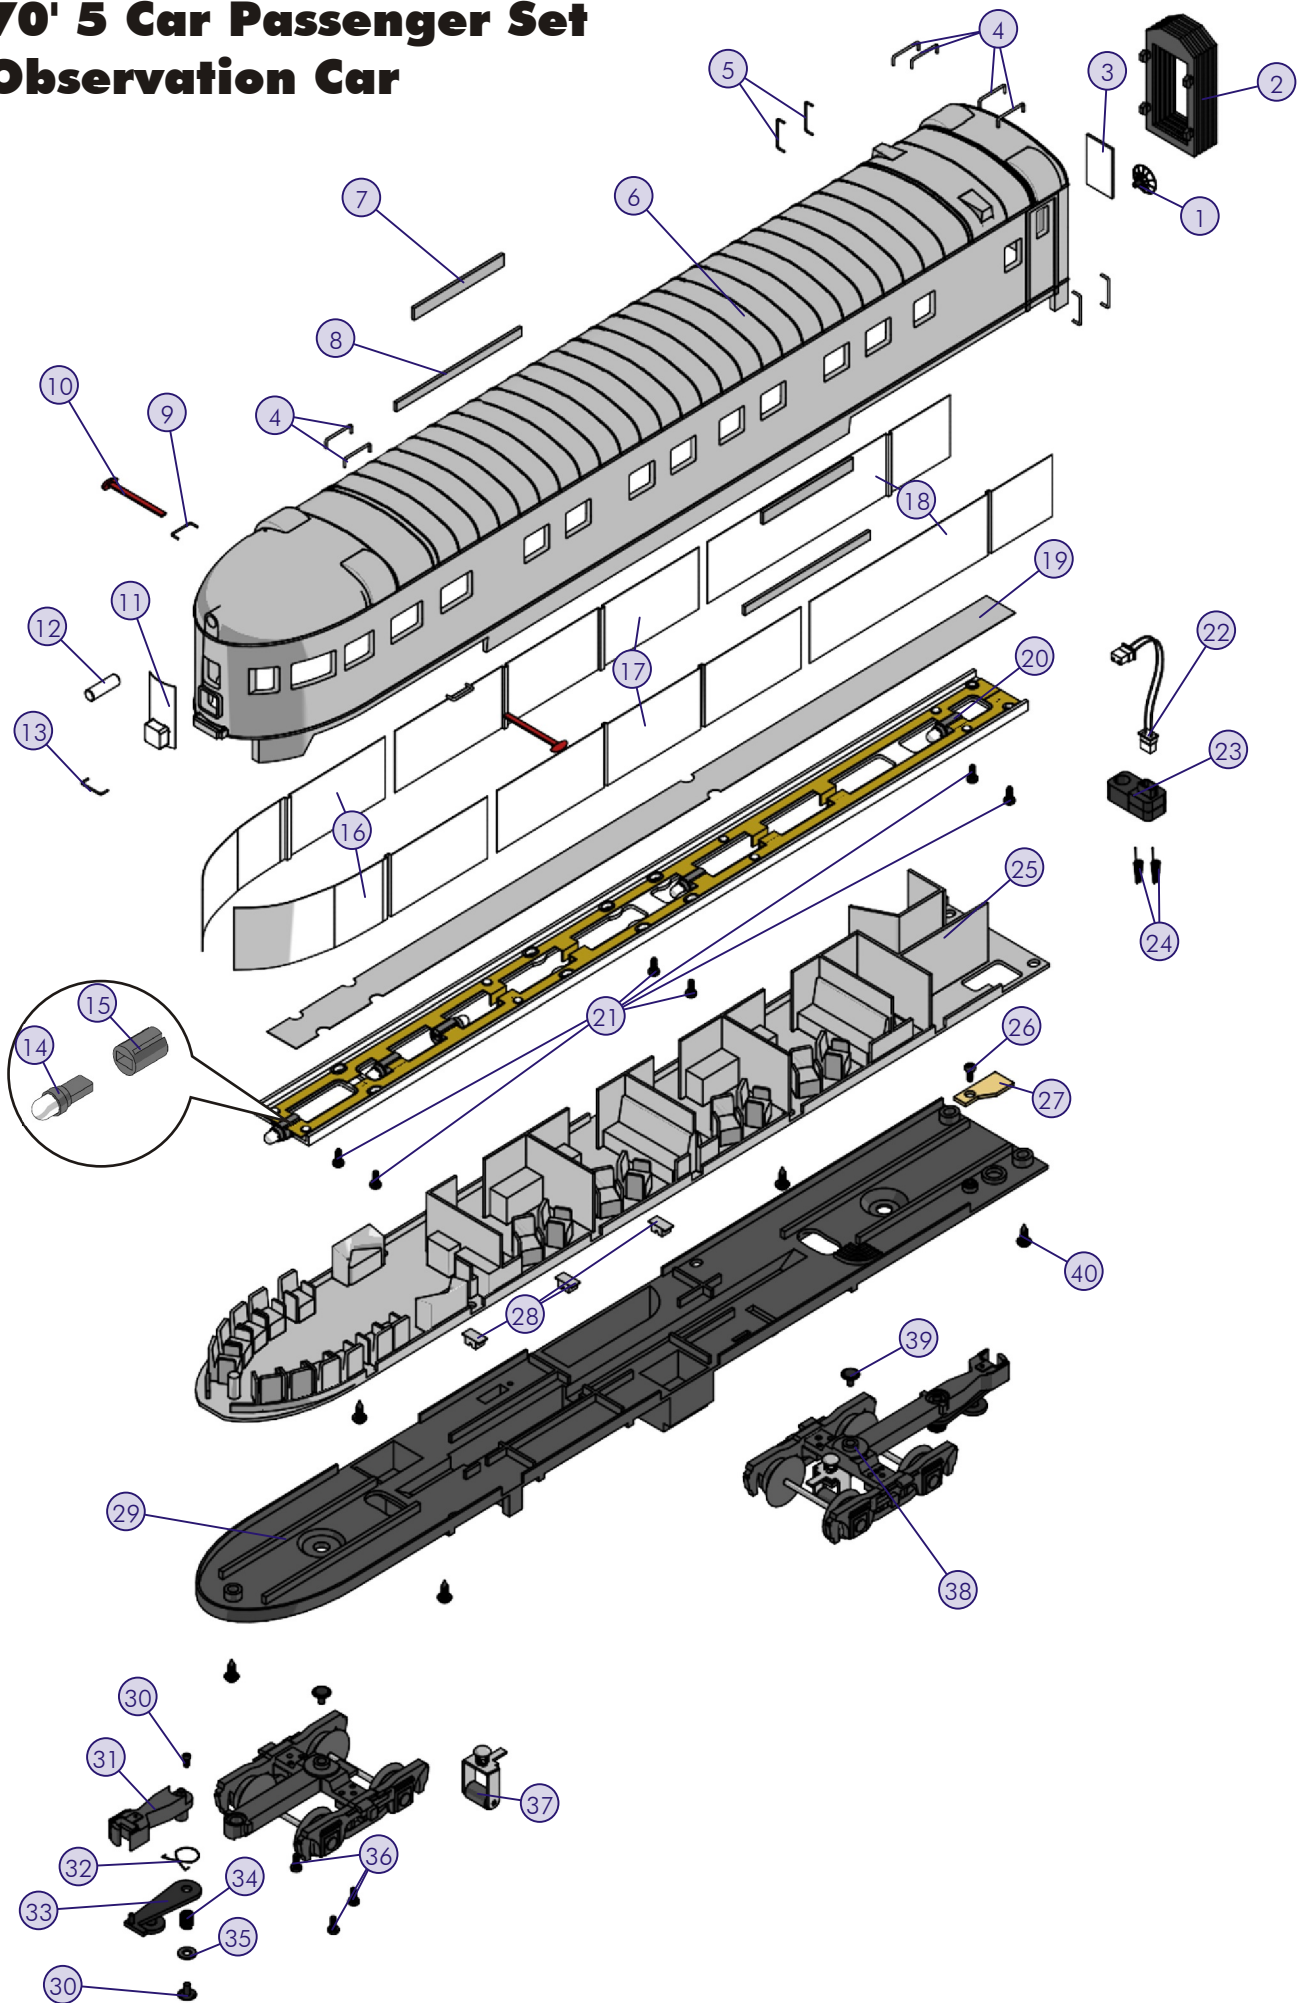

70' 5 Car Passenger Set Observation Car