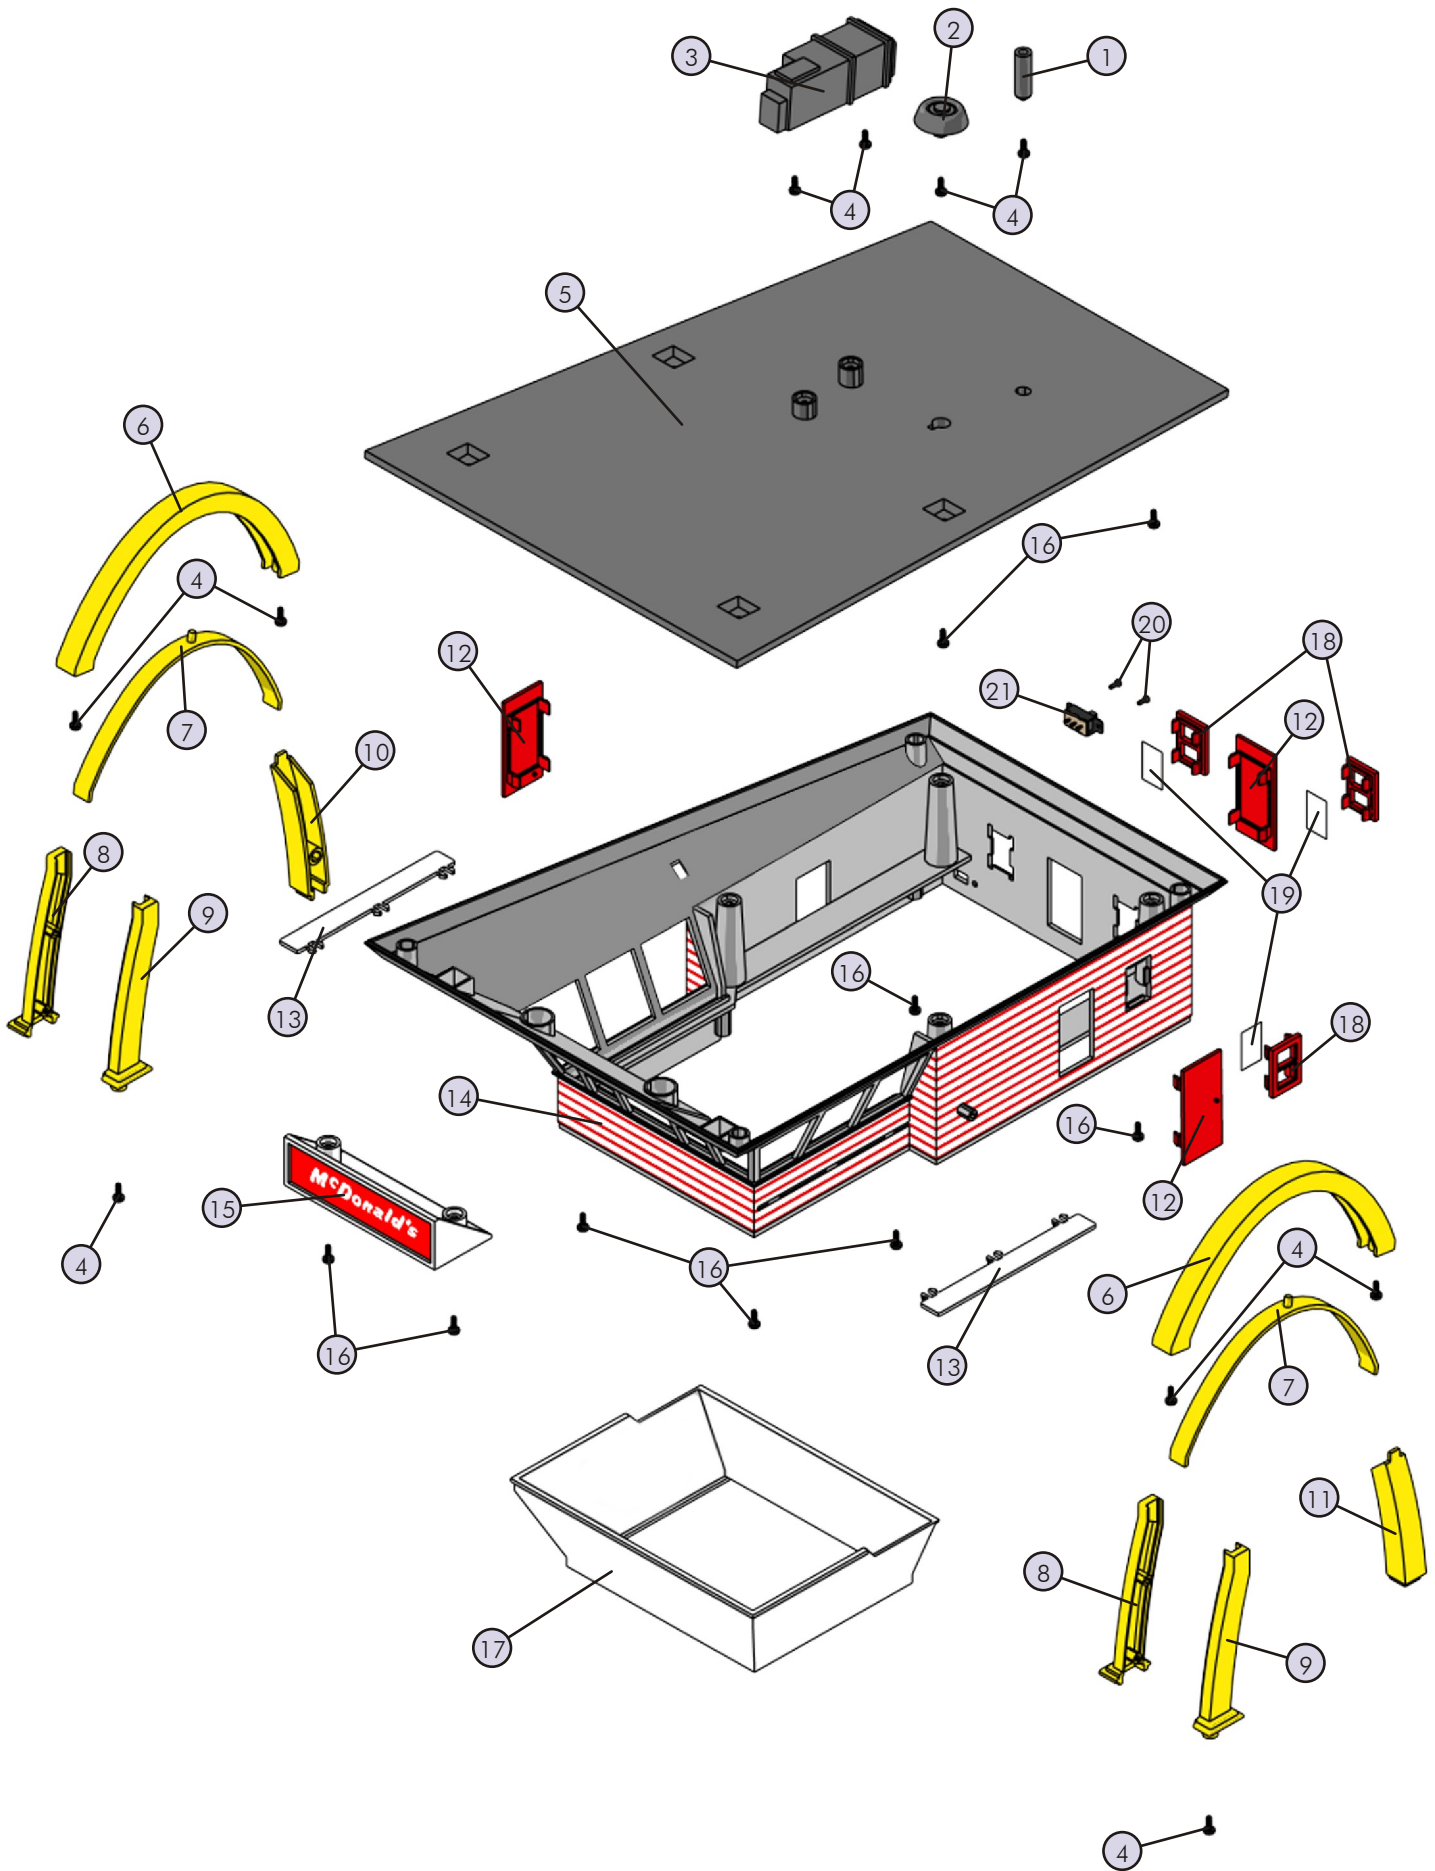

Original McDonald's (top section)