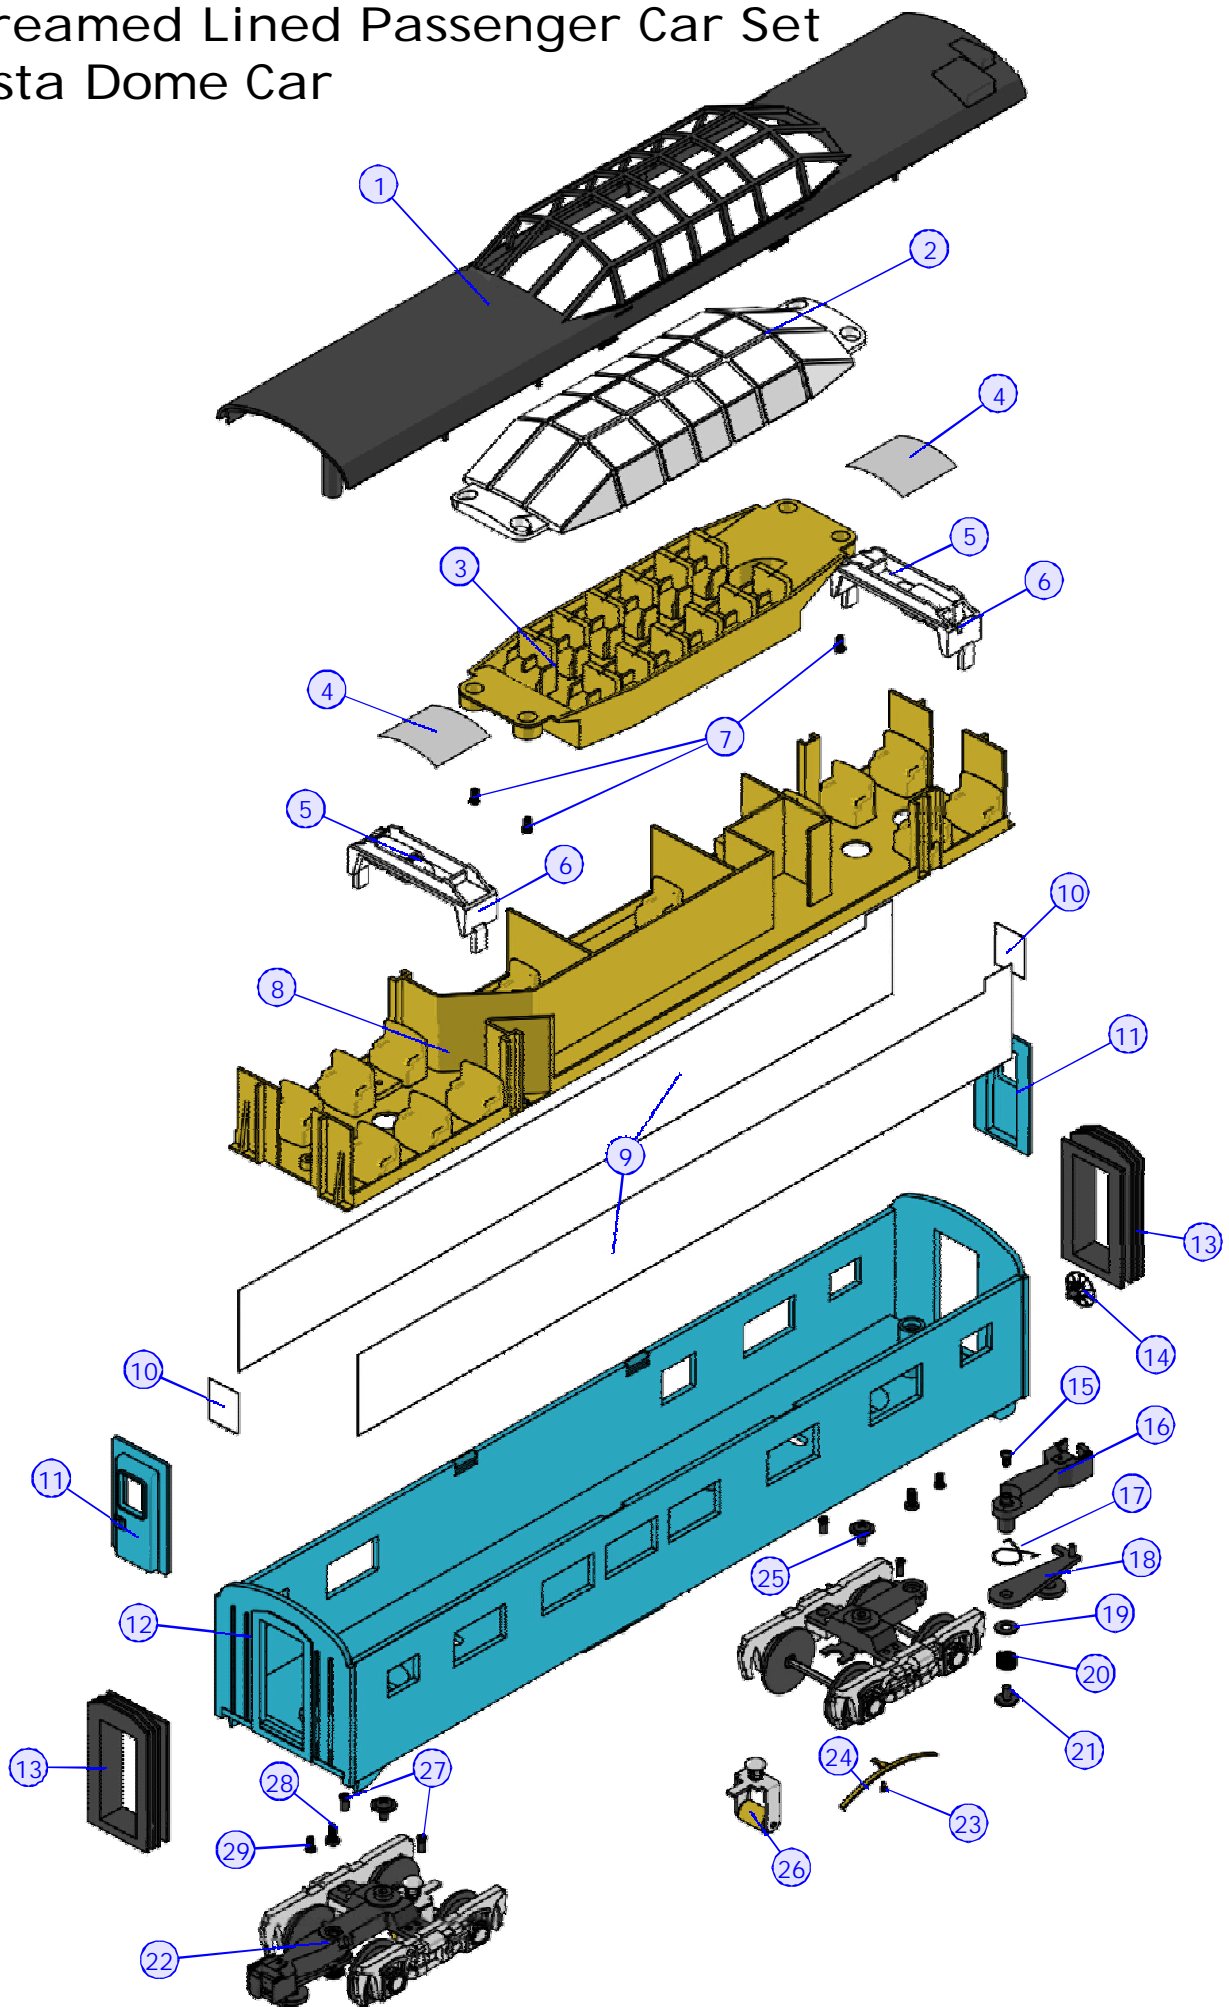

Streamlined Lined Passenger Car Set Vista Dome Car