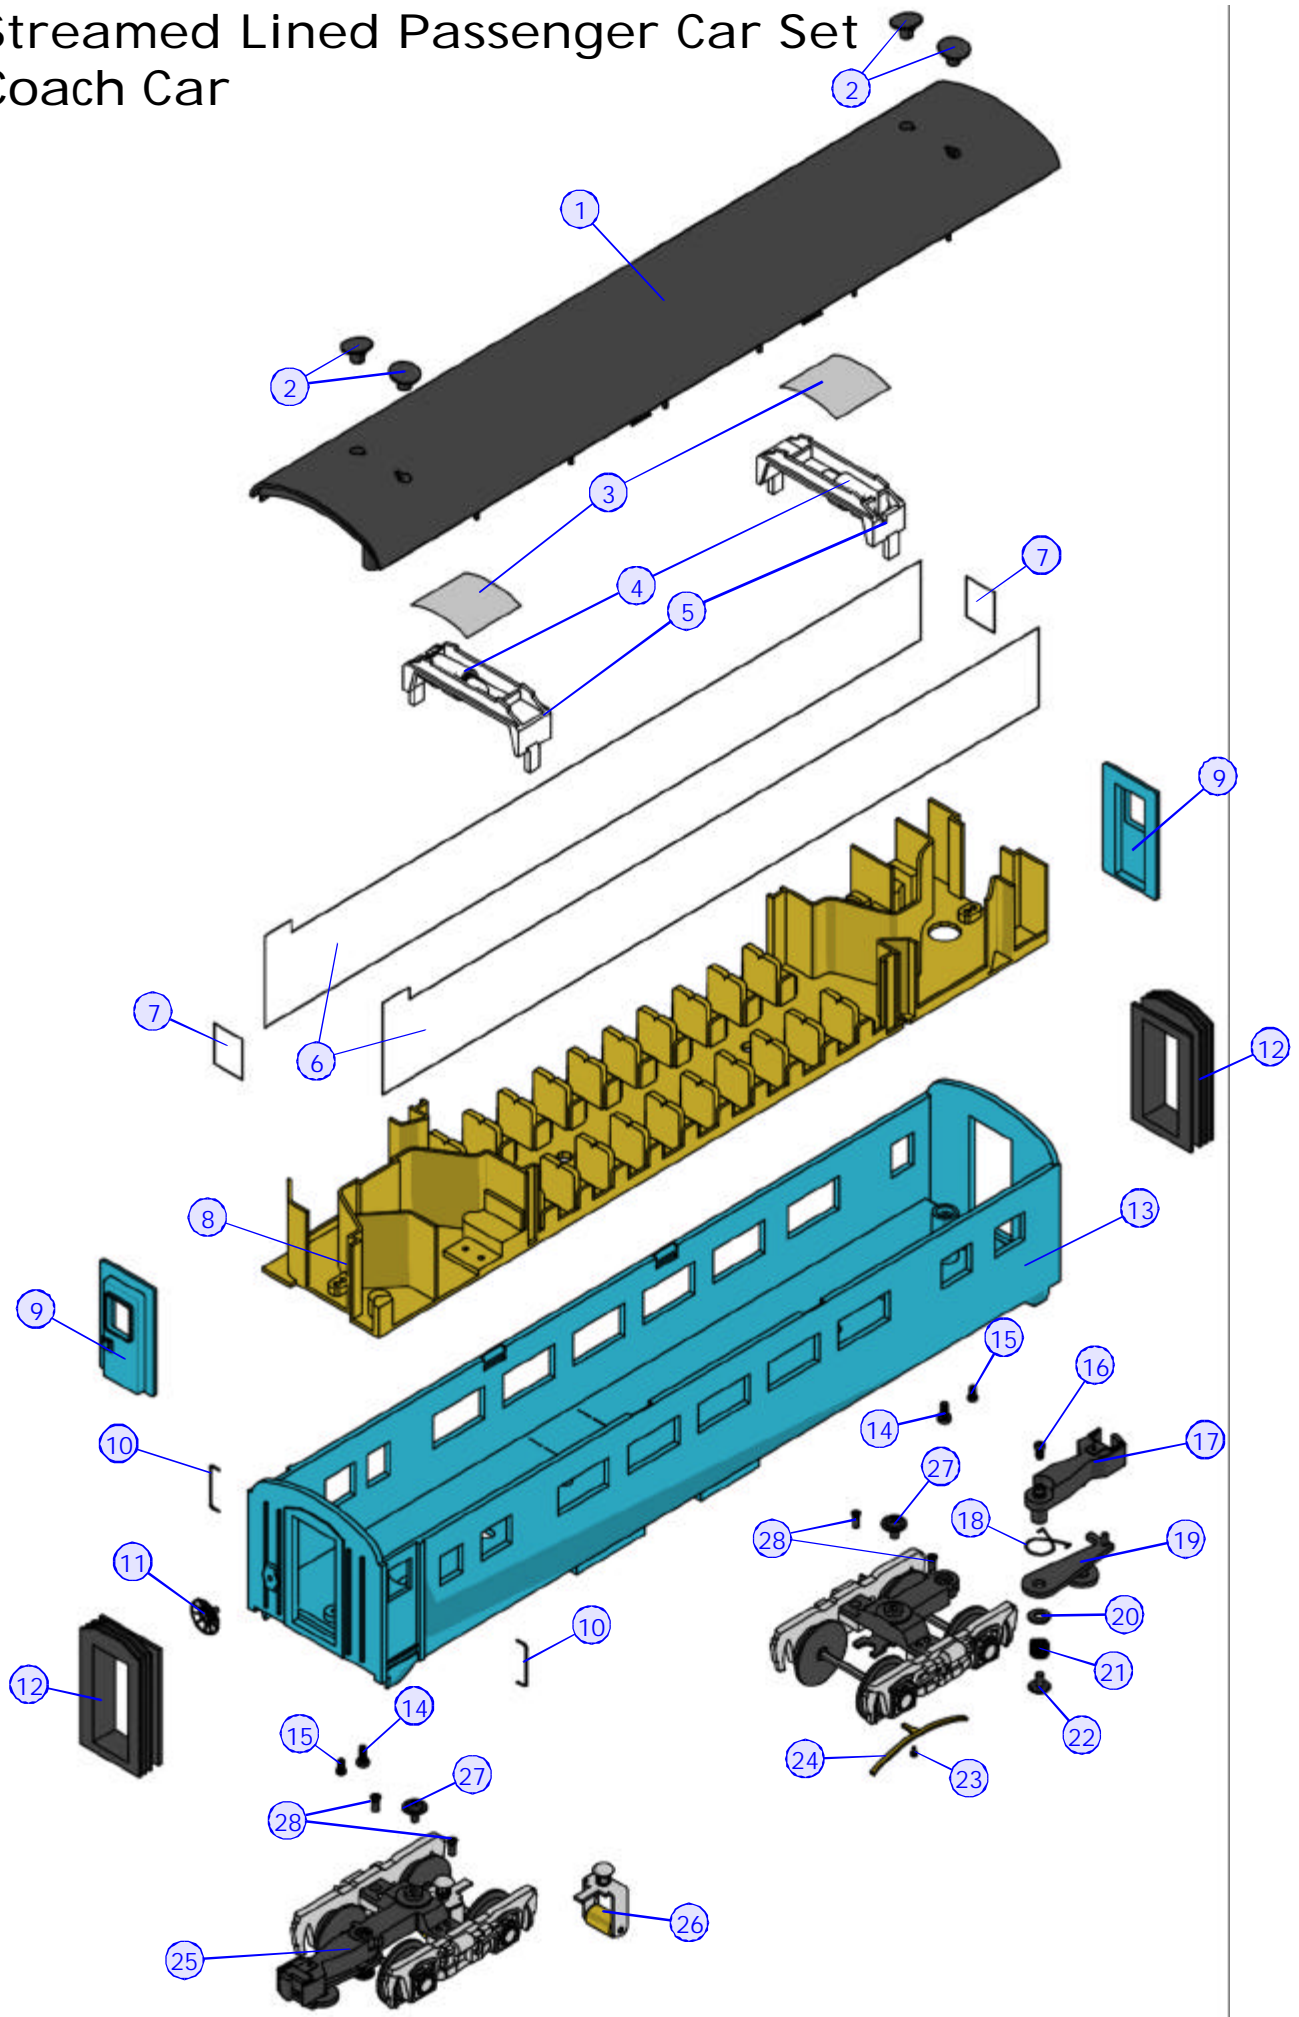

*Requires Exchange
All parts are priced as each

Streamlined Lined Passenger Car Set Coach Car

Streamed Lined Passenger Car Set

Observation Car Parts

Name and Number	Part #	\$Price Per Unit	Name and Number	Part #	\$Price Per Unit
1.) Vent (black)	GD-0200066	1.00	14.) Door (orange)(Milw)	GD-0200016	3.00
Vent (silver)	GD-0200067	1.00	Door (red)(SP)	GD-0200010	3.00
Vent (red)(FEC)	GD-0200069	1.00	Door (green)(Southern)	GD-0200022	3.00
Vent (gray)(UP)	GD-0200071	1.00	Door (blue)(B&O)	GD-0200009	3.00
Vent (gray)(NYC)	GD-0200070	1.00	Door (blue)(EMD)	GD-0200017	3.00
Vent (gray)(D&H)	GD-0200068	1.00	15.) Brake wheel (black)	GD-0200058	2.00
2.) Roof (black)	GD-0200165	10.00	16.) Handrail (nickel)	GD-0200074	1.00
Roof (silver)	GD-0200166	10.00	(16.8mm long)		
Roof (red)(FEC)	GD-0200167	10.00	17.) Screw	IA-0000204	0.15
Roof (gray)(UP)	GD-0200168	10.00	(M3x8.0mm)(roundhead)(plastic cutting threads)		
Roof (gray)(NYC)	GD-0200169	10.00	18.) Screw	IA-0000207	0.15
Roof (gray)(D&H)	GD-0200170	10.00	(M2.6x5.0mm)(roundhead)(plastic cutting threads)		
3.) Lens (red)	FA-0200008	1.00	19.) Screw	IA-0000080	0.15
4.) Reflective tape	CI-0000023	1.00	(M2x4.0mm)(w/ 4.5mm washer head)		
(chrome)(36.0x34.0mm)			20.) Coupler	DD-0000015	3.00
5.) Bulb	CG-0000017	1.00	(41.5mm long)(mechanical)		
(18v)(grain of wheat)(w/ white base)			21.) Spring (centering)	IE-0000036	0.50
6.) Light holder	CH-0000017	2.00	22.) Armature	DD-0000014	1.00
7.) Window (side, right)	FA-0200009	2.00	(36.3mm long)(w/ new armature pin)		
8.) Window (door)	FA-0200005	1.00	23.) Insulator washer	ID-0000065	0.15
9.) Window (side, left)	FA-0200010	2.00	(5.0x10.0x0.3mm)		
10.) Interior detail	GD-0200139	10.00	24.) Spring	IE-0000035	0.50
11.) Lens (red)	FA-0200011	1.00	(6.0x8.0mm)(w/ 0.4mm thick wire)		
12.) Shell (Milw.)(Miller)	GD-0200140	*15.00	25.) Screw	IA-0000268	0.15
Shell	GD-0200141	*15.00	(M3x5.0mm)(washer head)		
(Amtrak)(Philadelphia)			26.) Ground strap	II-0000006	0.15
Shell (FEC)(# 3300)	GD-0200142	*15.00	27.) Screw	IA-0000023	0.15
Shell (C,B&Q)(# 302)	GD-0200143	*15.00	(M2.5x4.0mm)(roundhead)		
Shell (UP)(# 103)	GD-0200144	*15.00	28.) Truck (black)	DA-0200007	6.00
Shell (UP)(# 9356)	GD-0200145	*15.00	Truck (silver)	DA-0200008	6.00
Shell (UP)(# 1576)	GD-0200146	*15.00	Truck (brown)(UP)	DA-0200009	6.00
Shell (D&H)(# 39)	GD-0200147	*15.00	Truck (dark red)(Milw.)	DA-0200010	6.00
Shell (SP)(# 2951)	GD-0200148	*15.00	29.) Pick-up	BD-0000062	5.00
Shell (SP)(# 10282)	GD-0200149	*15.00	(w/ new larger roller)(8.0x10.7mm roller)		
Shell (PRR)(# 1123)	GD-0200150	*15.00	30.) Screw	IA-0000268	0.15
Shell (PRR)(# 1126)	GD-0200151	*15.00	(M3x5.0mm)(washer head)		
Shell (NYC, ESE)(# 50)	GD-0200152	*15.00	31.) Screw	IA-0000178	0.15
Shell (NYC, ESE)(# 84)	GD-0200153	*15.00	(M2.5x6.0mm)(flathead)		
Shell (Southern)(# 951)	GD-0200154	*15.00			
Shell (NYC)(# 1063)	GD-0200155	*15.00			
Shell (NYC)(Miller)	GD-0200156	*15.00			
Shell (NYC)(# 10633)	GD-0200157	*15.00			
Shell (NYC)(# 10634)	GD-0200158	*15.00			
Shell (DRG)(# 1250)	GD-0200159	*15.00			
Shell (DRG)(# 1251)	GD-0200160	*15.00			
Shell (SF)(# 3199)	GD-0200161	*15.00			
Shell (SF)(# 3198)	GD-0200162	*15.00			
Shell (EMD)(# 5646)	GD-0200163	*15.00			
Shell (B&O)(# 7512)	GD-0200164	*15.00			
13.) Diaphragm (black)	FI-0000027	2.00			
(3 rib)(26.5x50.0x12.5mm)(rubber)					
14.) Door (silver)	GD-0200013	3.00			
Door (red)(FEC)	GD-0200018	3.00			
Door (red)(PRR)	GD-0200059	3.00			
Door (brown)(UP)	GD-0200015	3.00			
Door (gray)(UP)	GD-0200014	3.00			
Door (gray)(NYC)	GD-0200019	3.00			
(# 1063)					
Door (gray)(NYC)	GD-0200012	3.00			
(Miller)					
14.) Door (blue)(D&H)	GD-0200021	3.00			