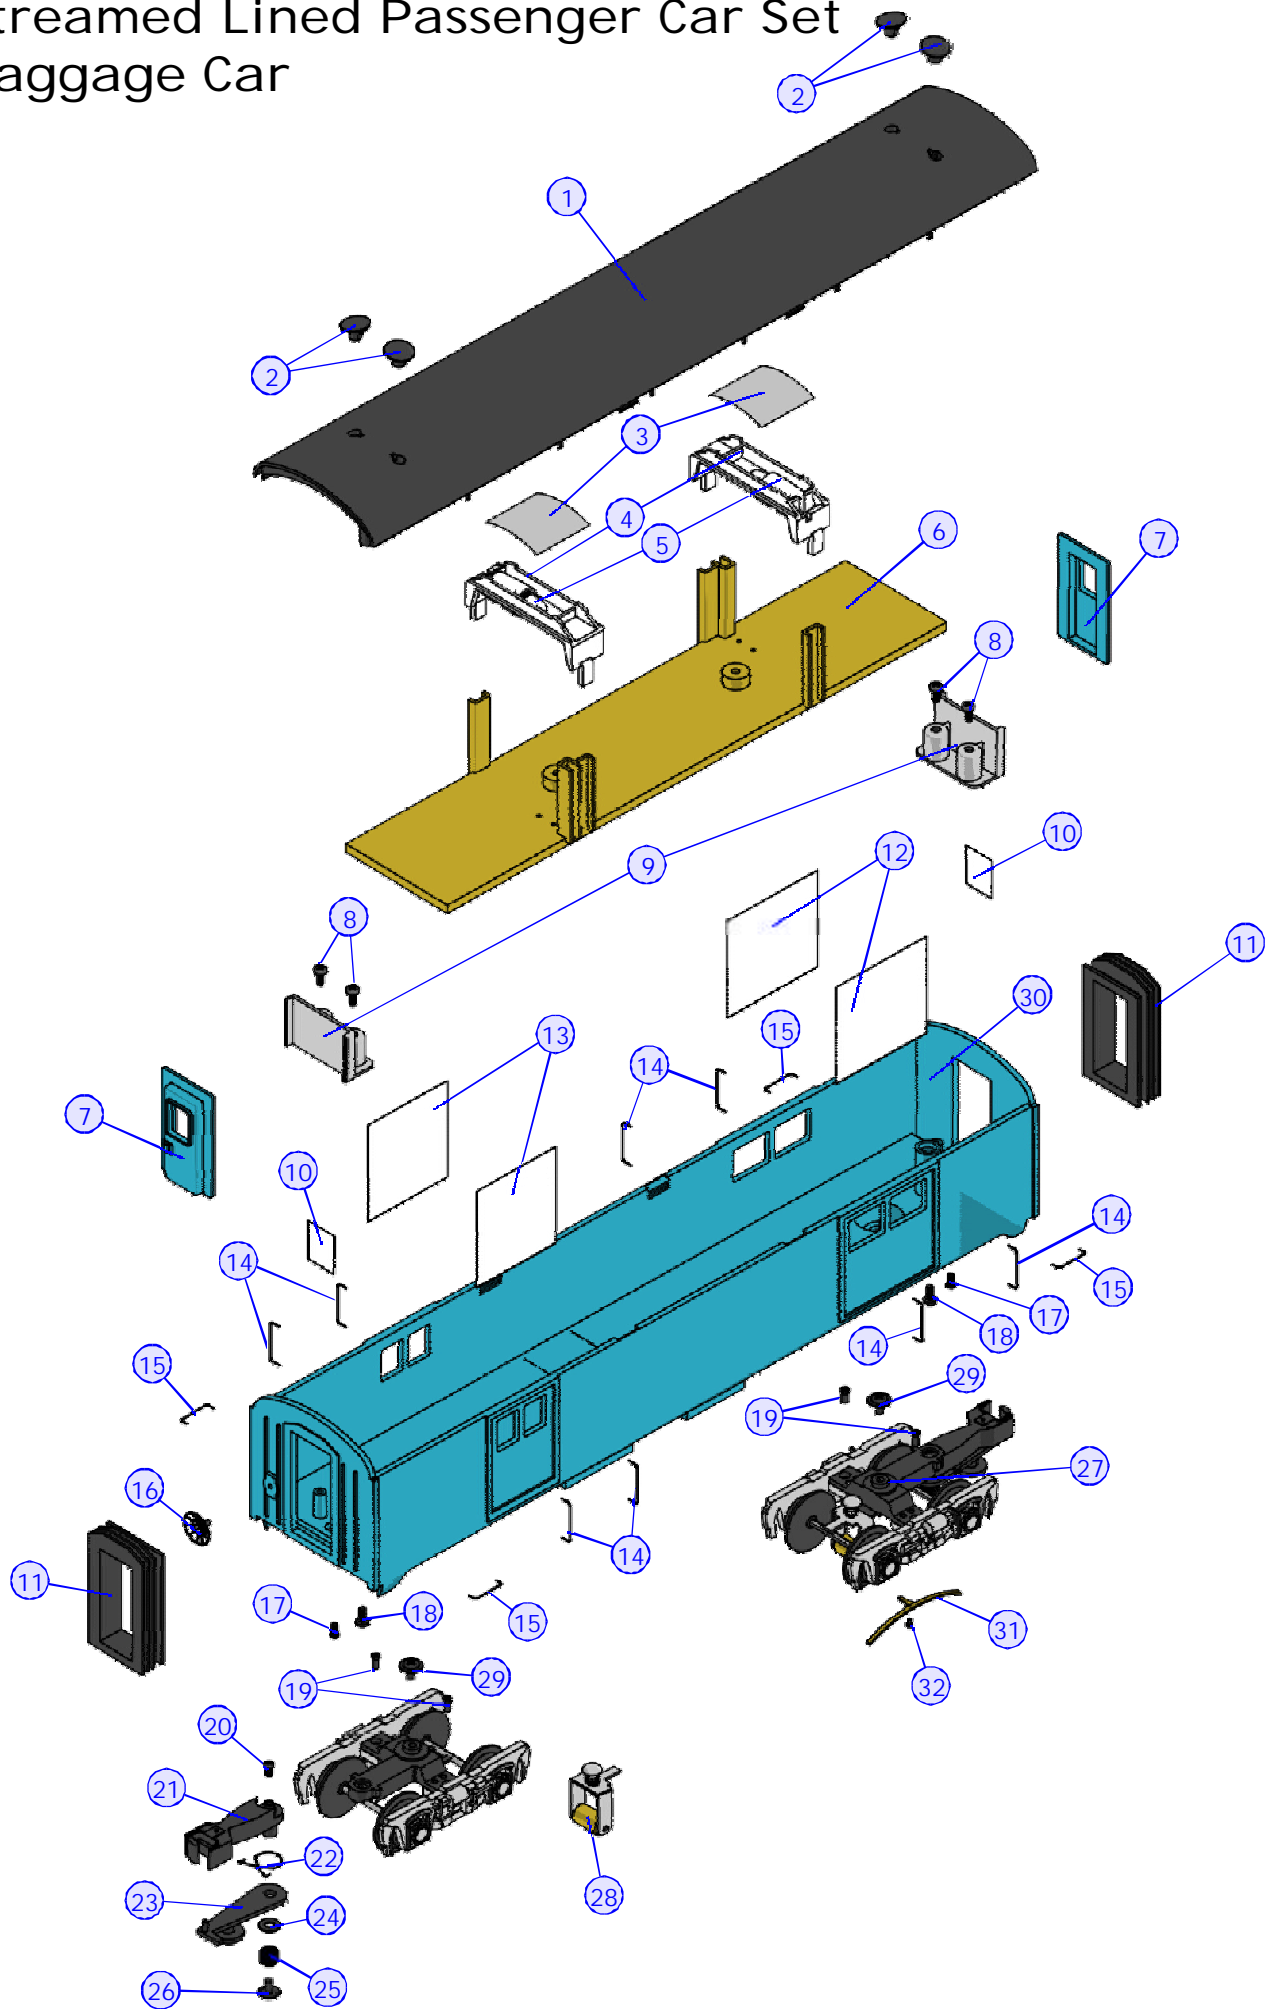

Streamed Lined Passenger Car Set Baggage Car