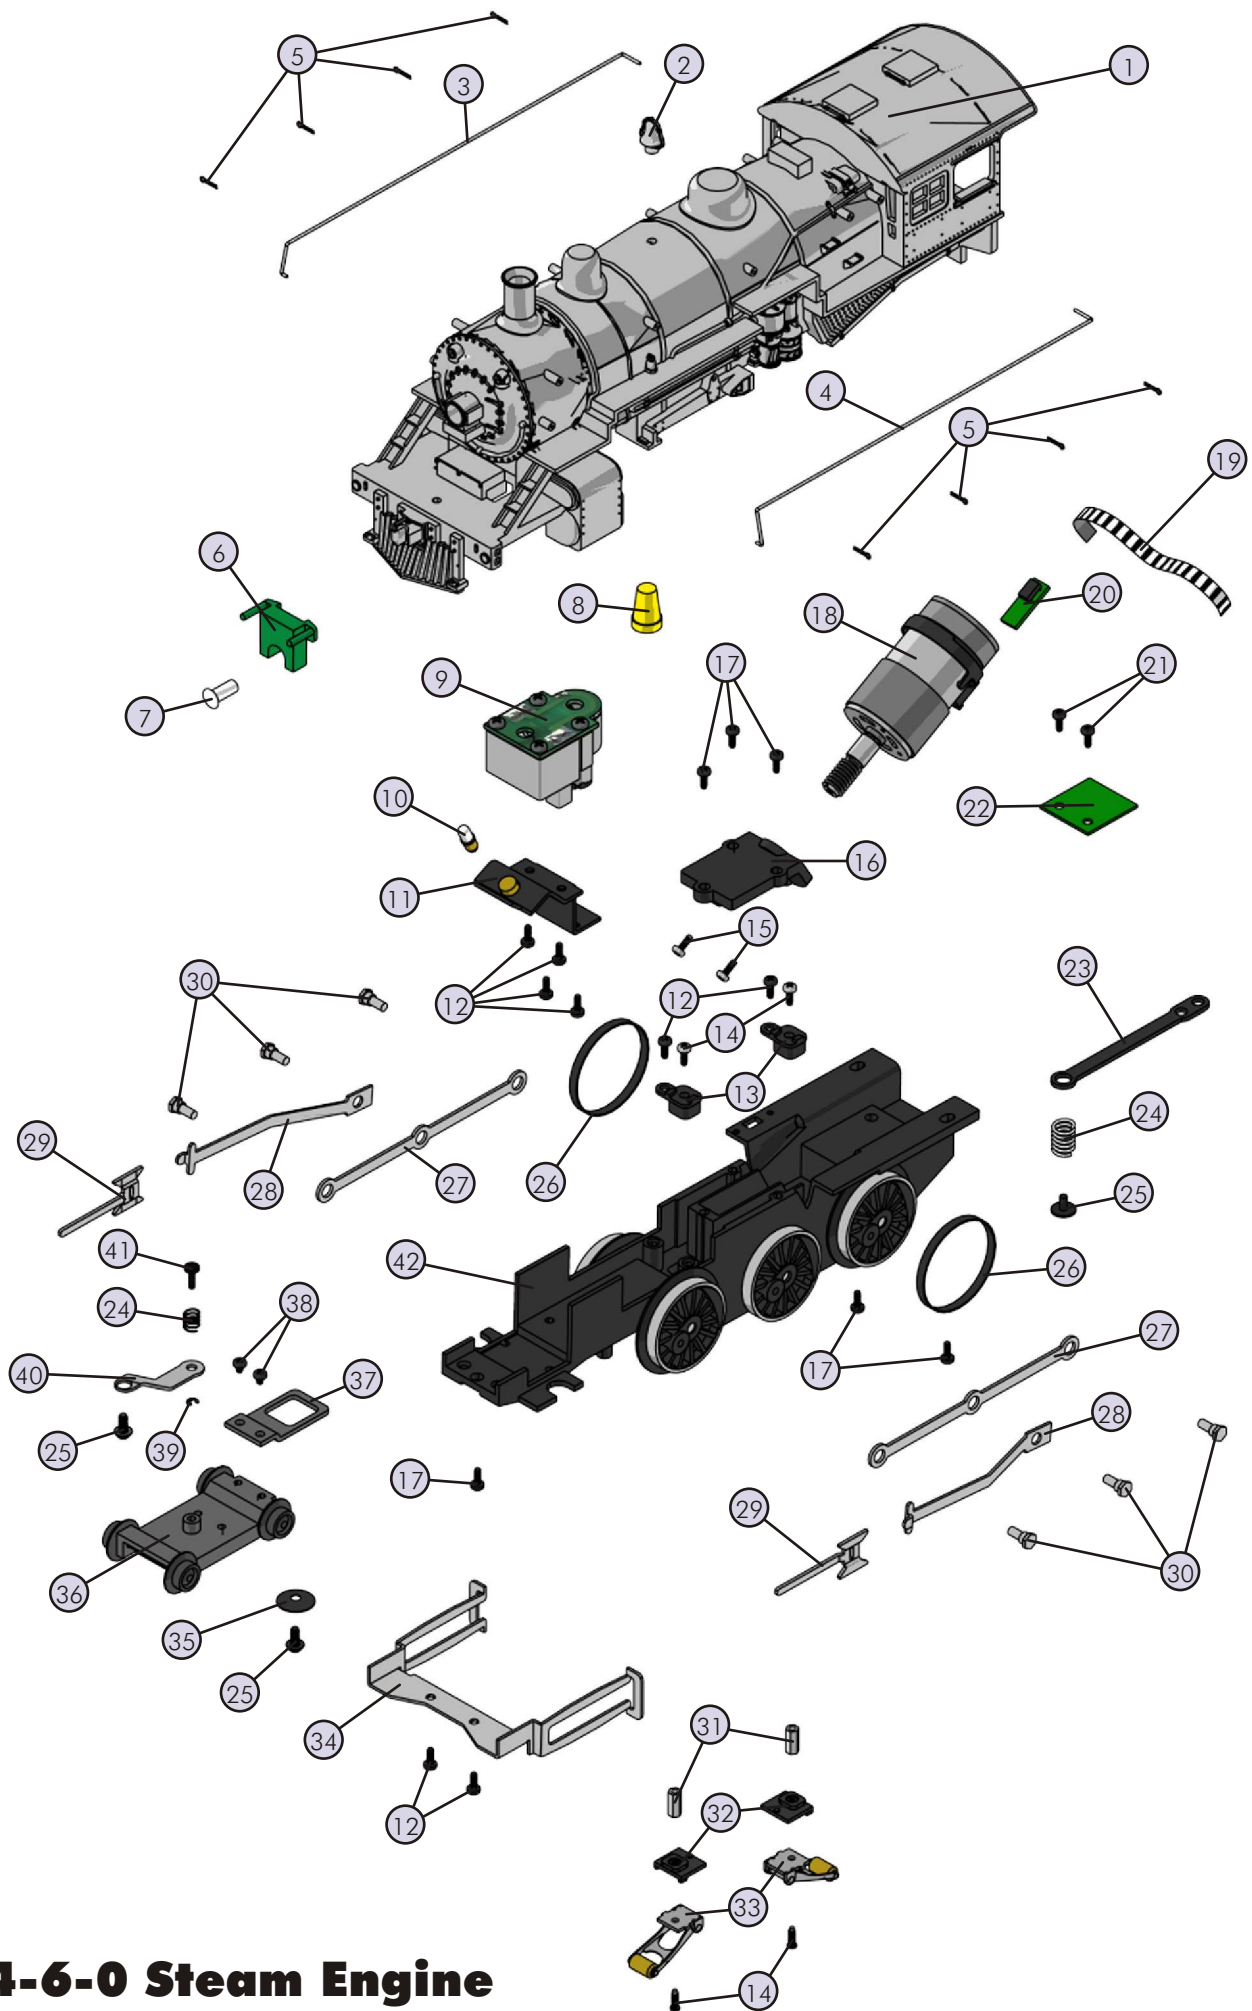

4-6-0 Steam Engine