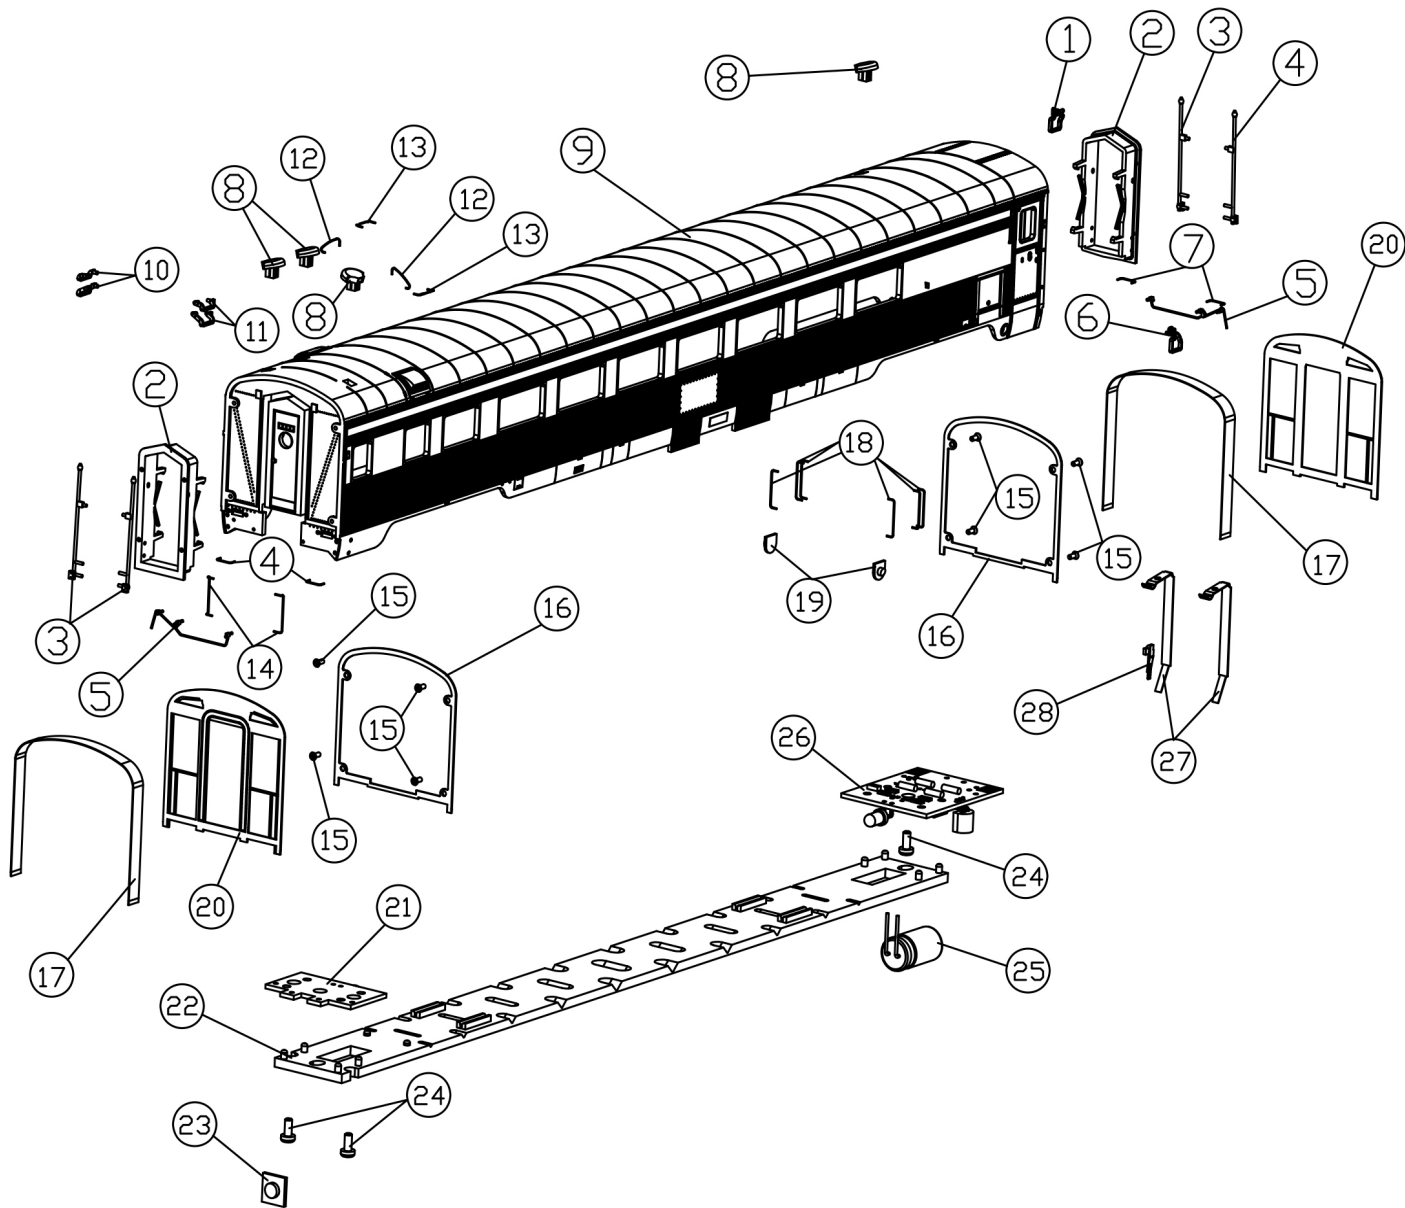

EXPLODED VIEW: BODY

HO De-Skirted SP Passenger Car

Body parts