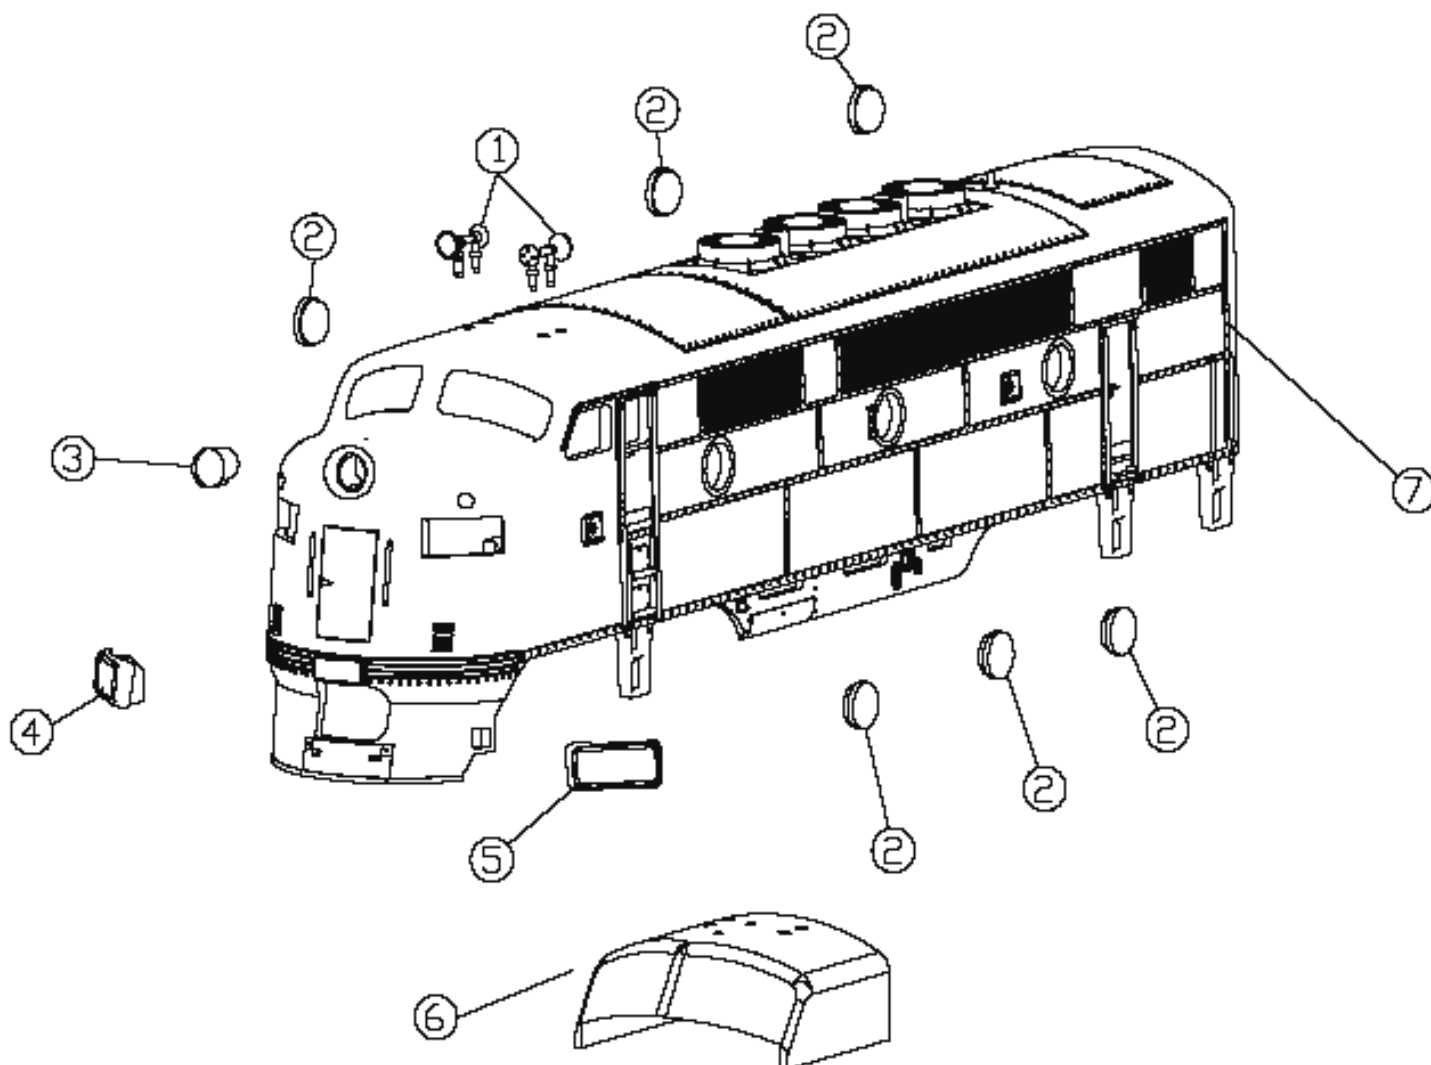

HO F-3 Body Parts

HO F-3

Chassis Parts

NO.	Part Name	MTH Part#
1	PS-3 BOARD	AE-2603CS0002
2	NMRA BOARD	AE-2603000009
3	MOTOR SET , PS-3	BE-003003001
4	FLY WHEEL - BLACK	BE-2603001002
	FLY WHEEL - BLACK W/ WHITE	
5	MOTOR ABSORBER L	BI-0023005001
6	MOTOR ABSORBER R	BI-0013005001
7	TACH BOARD , PS-3	BE-2603001001
8	MOTOR SET , DCC	BE-003003002
9	SPEAKER , PS-3	BF-0003002000
10	MAIN PCB BRACKET , PS-3	IH-0003001002
11	MAIN PCB BRACKET , DCC	IH-0003001001
12	INTERIOR SET	FI-2633001000
13	CHASSIS SF	DH-2603008000
	CHASSIS CHRISTMAS	DH-2603009000
	CHASSIS HD	DH-2603010000
	CHASSIS PITT	DH-2603011000
	CHASSIS M&M'S	DH-2603012000
	CHASSIS PRR	DH-2603013000
14	KADEE COUPLER SPACER	DD-2653001000
15	COUPLER BASE	DD-2653002000
16	COUPLER SET	DD-2653003000
17	VOLUME POT W/O WIRE, PS-3	AD-2603001000
18	SPEAKER GRILL , PS-3	BF-0003004000
19	FUEL TANK SF	FC-2603005035
	FUEL TANK CHRISTMAS	FC-2603005036
	FUEL TANK HD	FC-2603005037
	FUEL TANK PI	FC-2603005038
	FUEL TANK M&M'S	FC-2603005039
	FUEL TANK PRR	FC-2603005040
20	UNIVERSAL SHAFT	EH-2603001000
21	GEAR BOX COVER	BI-0003005001
22	WORM SET	EH-0003001001
23	TRUCK DETAIL-BLACK	DB-2653005001
	TRUCK DETAIL-SILVER	DB-2653005002
24	BRAKE CYLINDERL-BLACK	DB-2653005003
	BRAKE CYLINDERL-SILVER	DB-2653005004
25	PICK UP PLATE	BD-0003001001
26	TRUCK DETAIL-BLACK	DB-2653005005
	TRUCK DETAIL-SILVER	DB-2653005006
27	SCREW (SM2.0×6.0mm)(F)	IA-0000090
28	GEAR BOX(A)-BLACK	EG-2613005001
	GEAR BOX(A)-SILVER	EG-2613005002
29	SPUR GEAR(B)	EG-2603001000
30	GEAR BOX(B)-BLACK	EG-2623005002
	GEAR BOX(B)-SILVER	EG-2623005003

NO.	Part Name	MTH Part#
31	WHEEL SET	DC-2603002001
32a	WIRE HARNESS , PS-3	BC-2603001000
32b	WIRE HARNESS , DCC	BC-2603002000
32c	WIRE HARNESS , PS-3 SPEAKER	BC-2603003000
32d	WIRE HARNESS MOTOR	BC-2603005000
32e	WIRE HARNESS TRUCK	BC-2603008000
33	SCREW (SM2.0×5.0mm)(F)	IA-0003001000
34	SPEAKER PRASS PLATE , PS-3	IH-2643001000
35a	GEAR BOX SET-BLACK	DA-2653001000
	GEAR BOX SET-SILVER	DA-2653002000
35b	GEAR BOX SET-BLACK , NON	DA-2653001000
	GEAR BOX SET-SILVER , NON	DA-2653002000
36	MOTOR MAN	FI-2633001000
	ENGINE MAN	FI-2633002000
37	FUEL TANK SF , NON	FC-2603005041
	FUEL TANK Christmas , NON	FC-2603005042
	FUEL TANK HD , NON	FC-2603005043
	FUEL TANK PI , NON	FC-2603005044
	FUEL TANK M&M'S , NON	FC-2603005045
	FUEL TANK PRR , NON	FC-2603005046
38	SCREW (SD2.0×6.0mm)(R)	IA-0000092
39	GEAR BOX UNDER COVER	
	BLACK	DB-2653005007
	SILVER	DB-2653005008

*Require Exchange

**Sold to MTH Service Centres Only

All Parts are priced as each and subject to change without notice