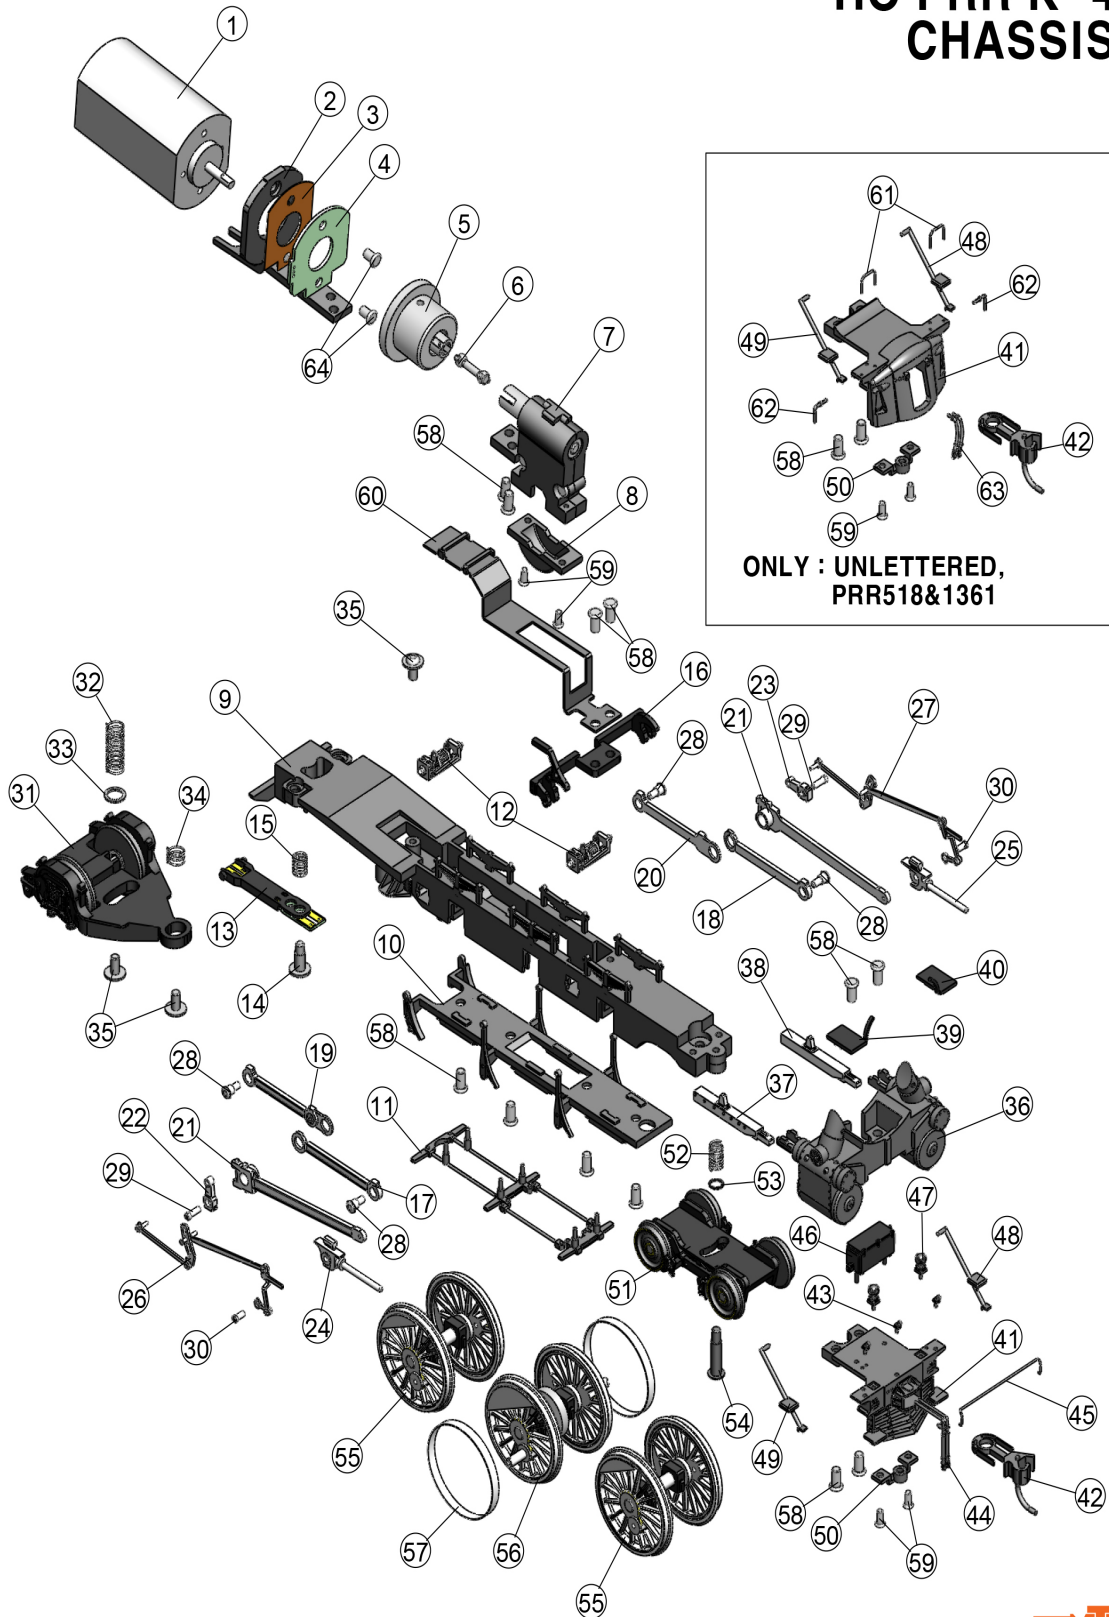

EXPLODED VIEW: HO PRR K-4 CHASSIS

HO PRR K-4 CHASSIS