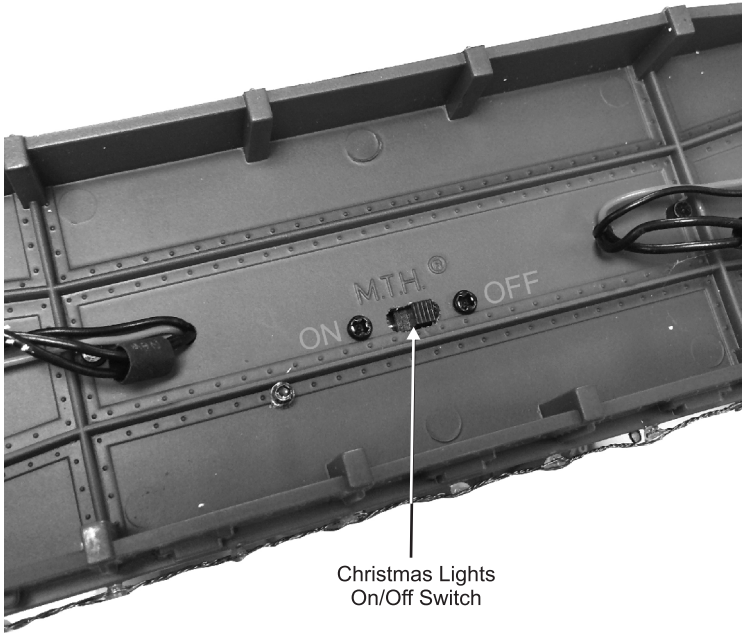

# Christmas Lights On/Off Switch

This flat car comes with Christmas lights that are able to be turned on or off from a switch underneath the flat car. The photo below shows the location of the on/off switch.